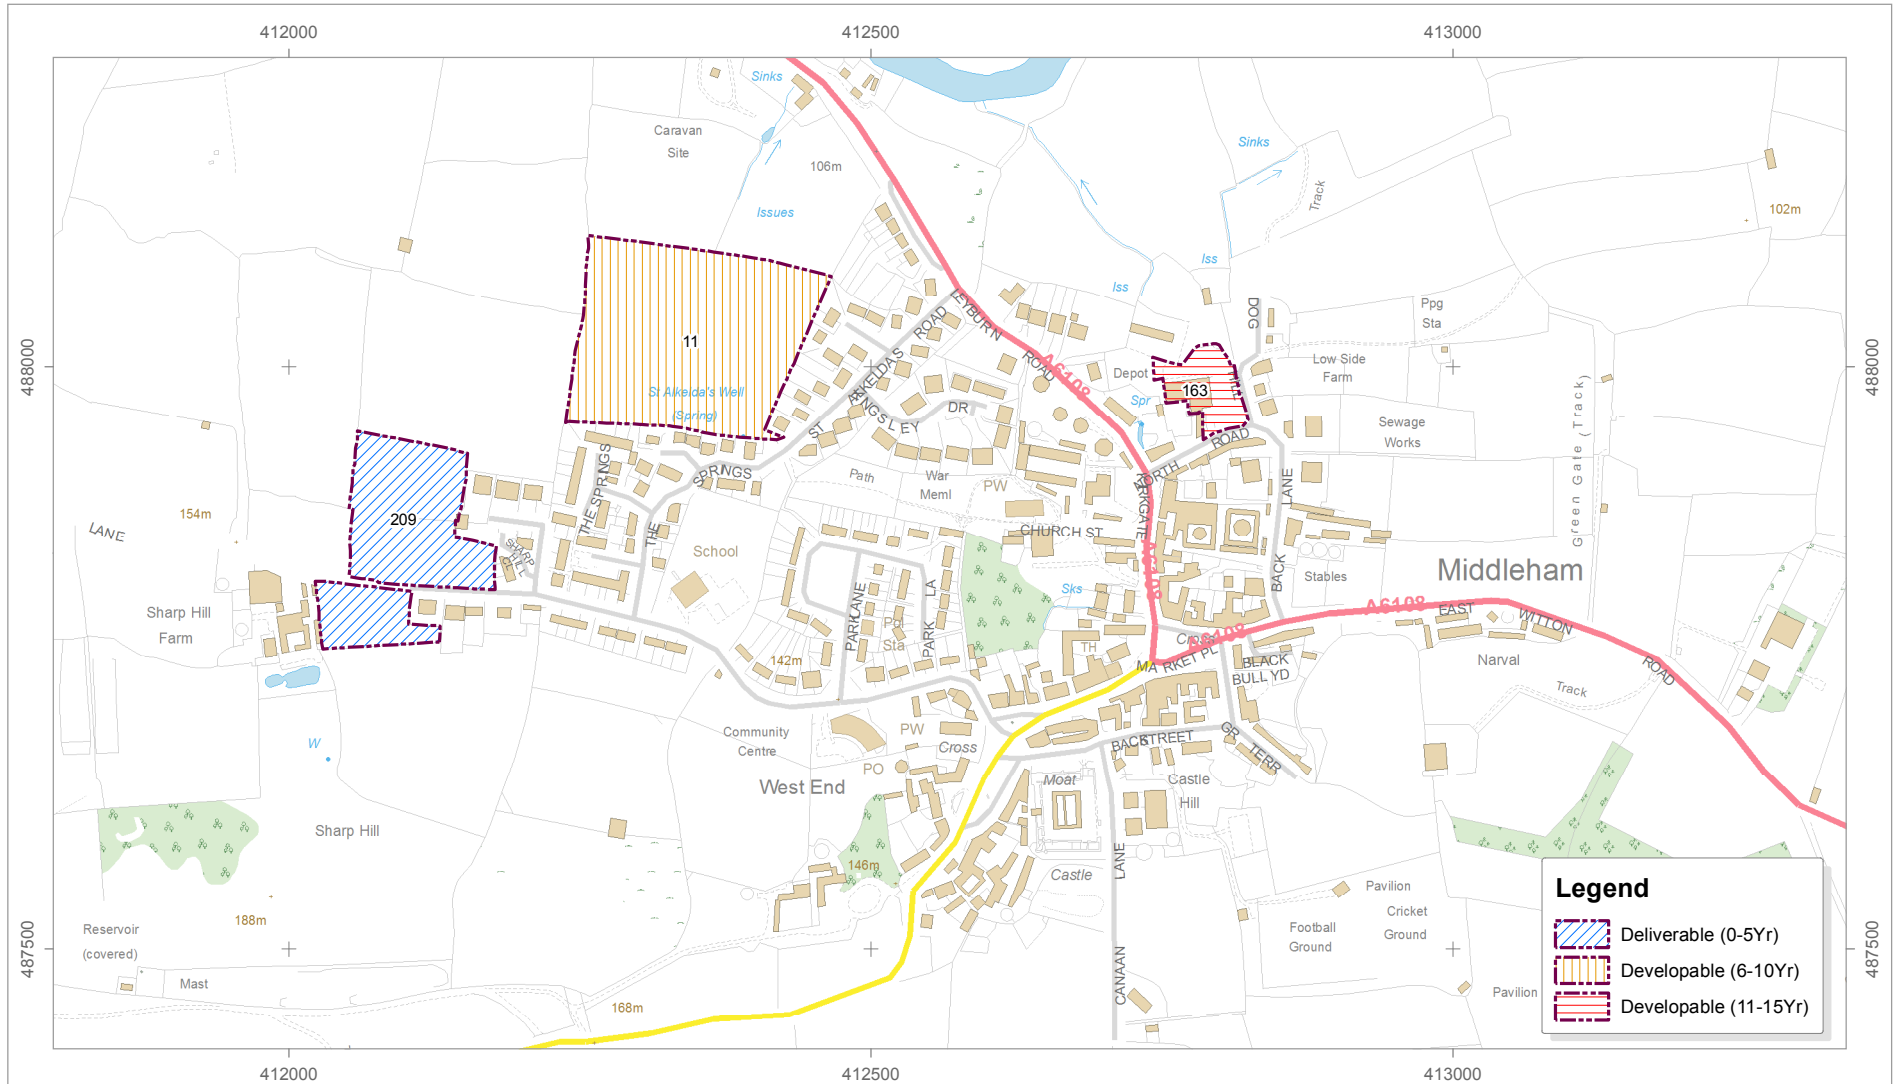

# SHLAA 2015 Site Assessments - Middleham

Date: 04/12/2015

**Legend**

-  Deliverable (0-5Yr)
-  Developable (6-10Yr)
-  Developable (11-15Yr)

Mercury House, Station Road  
DL10 4JX

1:6,500

Metres 70 0 70 140 210 Metres

© Crown copyright and database right  
2015. Ordnance Survey Licence No.  
100018642.