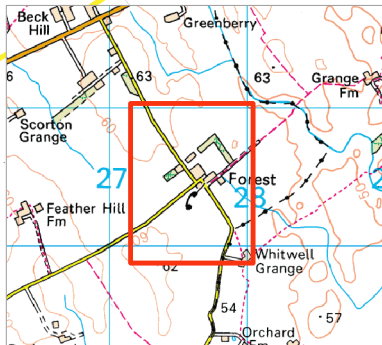

SHLAA 2015 Site Assessments - Forest

Date: 09/12/2015

Legend

-  Deliverable (0-5Yr)