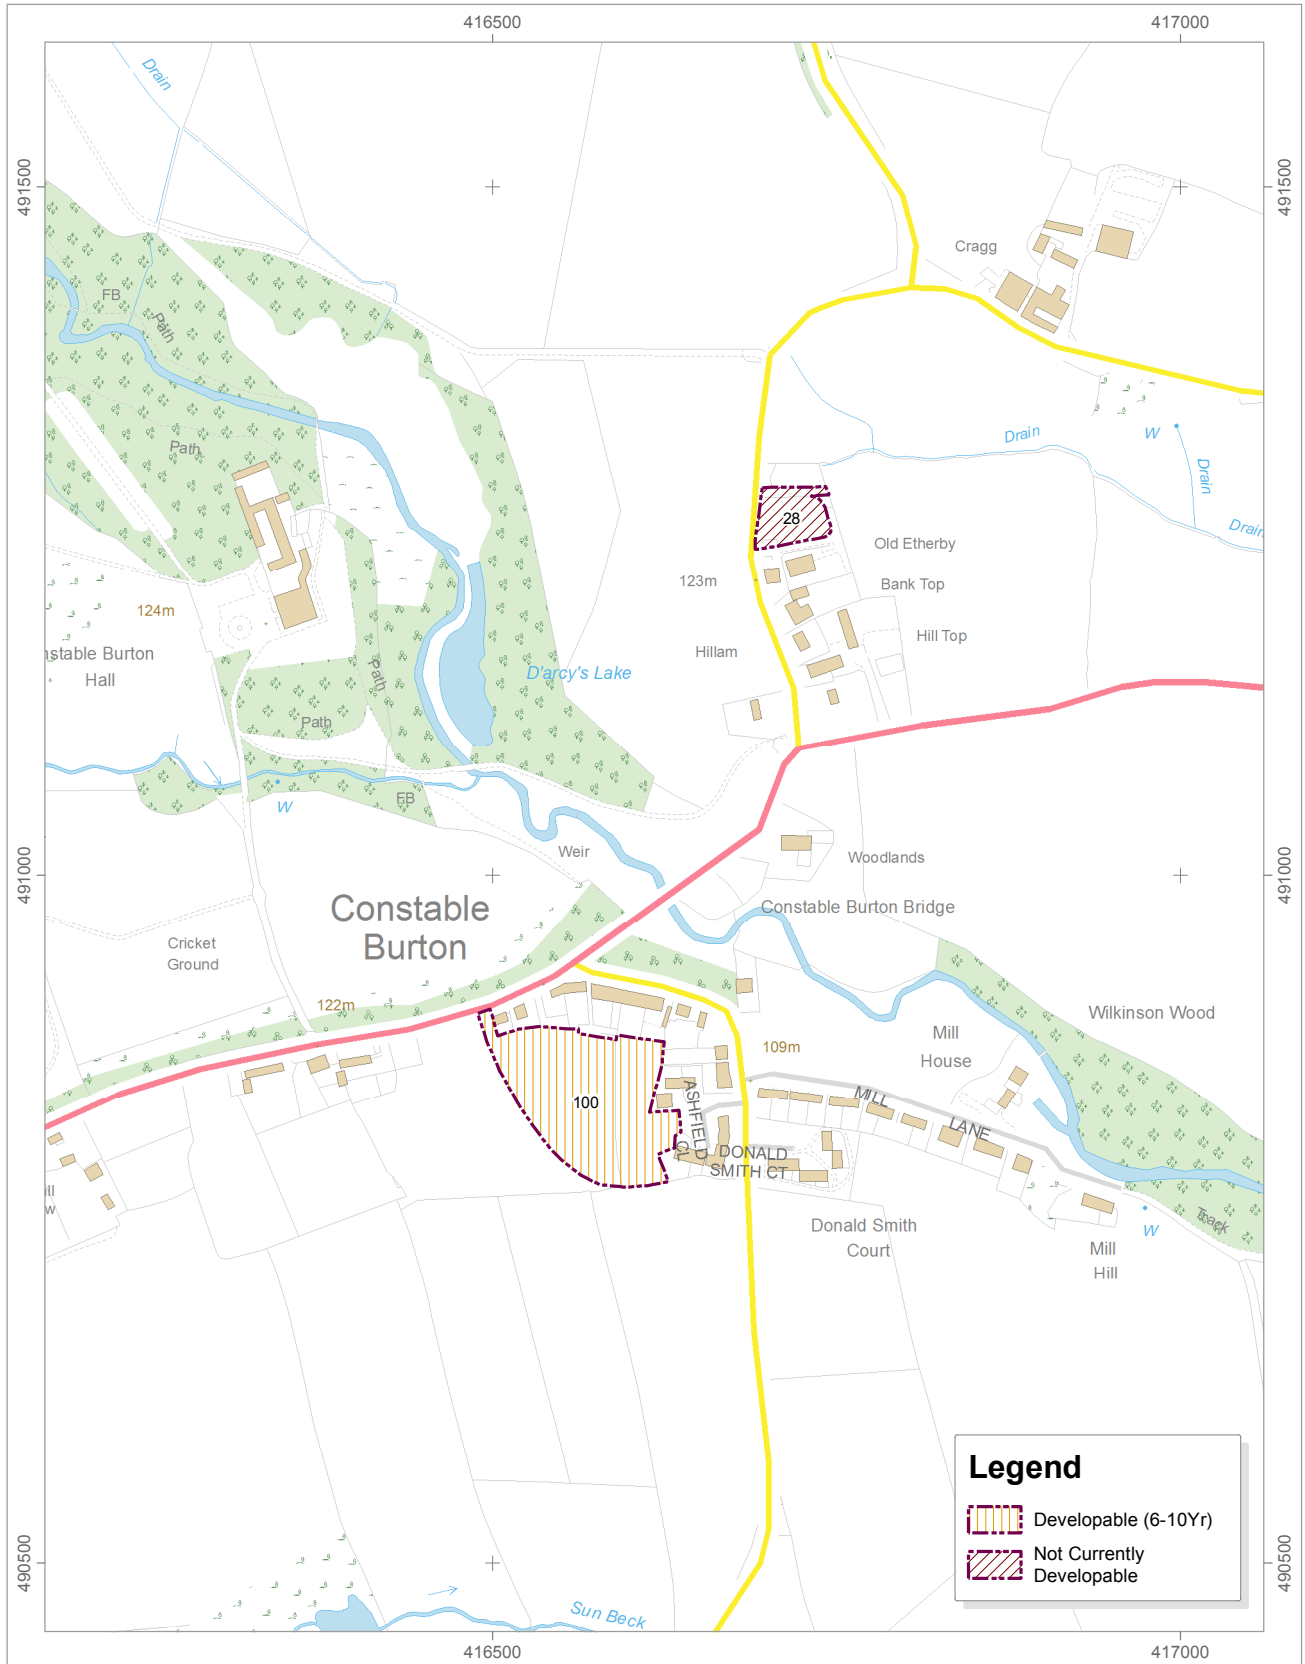

SHLAA 2015 Site Assessments - Constable Burton

Date: 09/12/2015