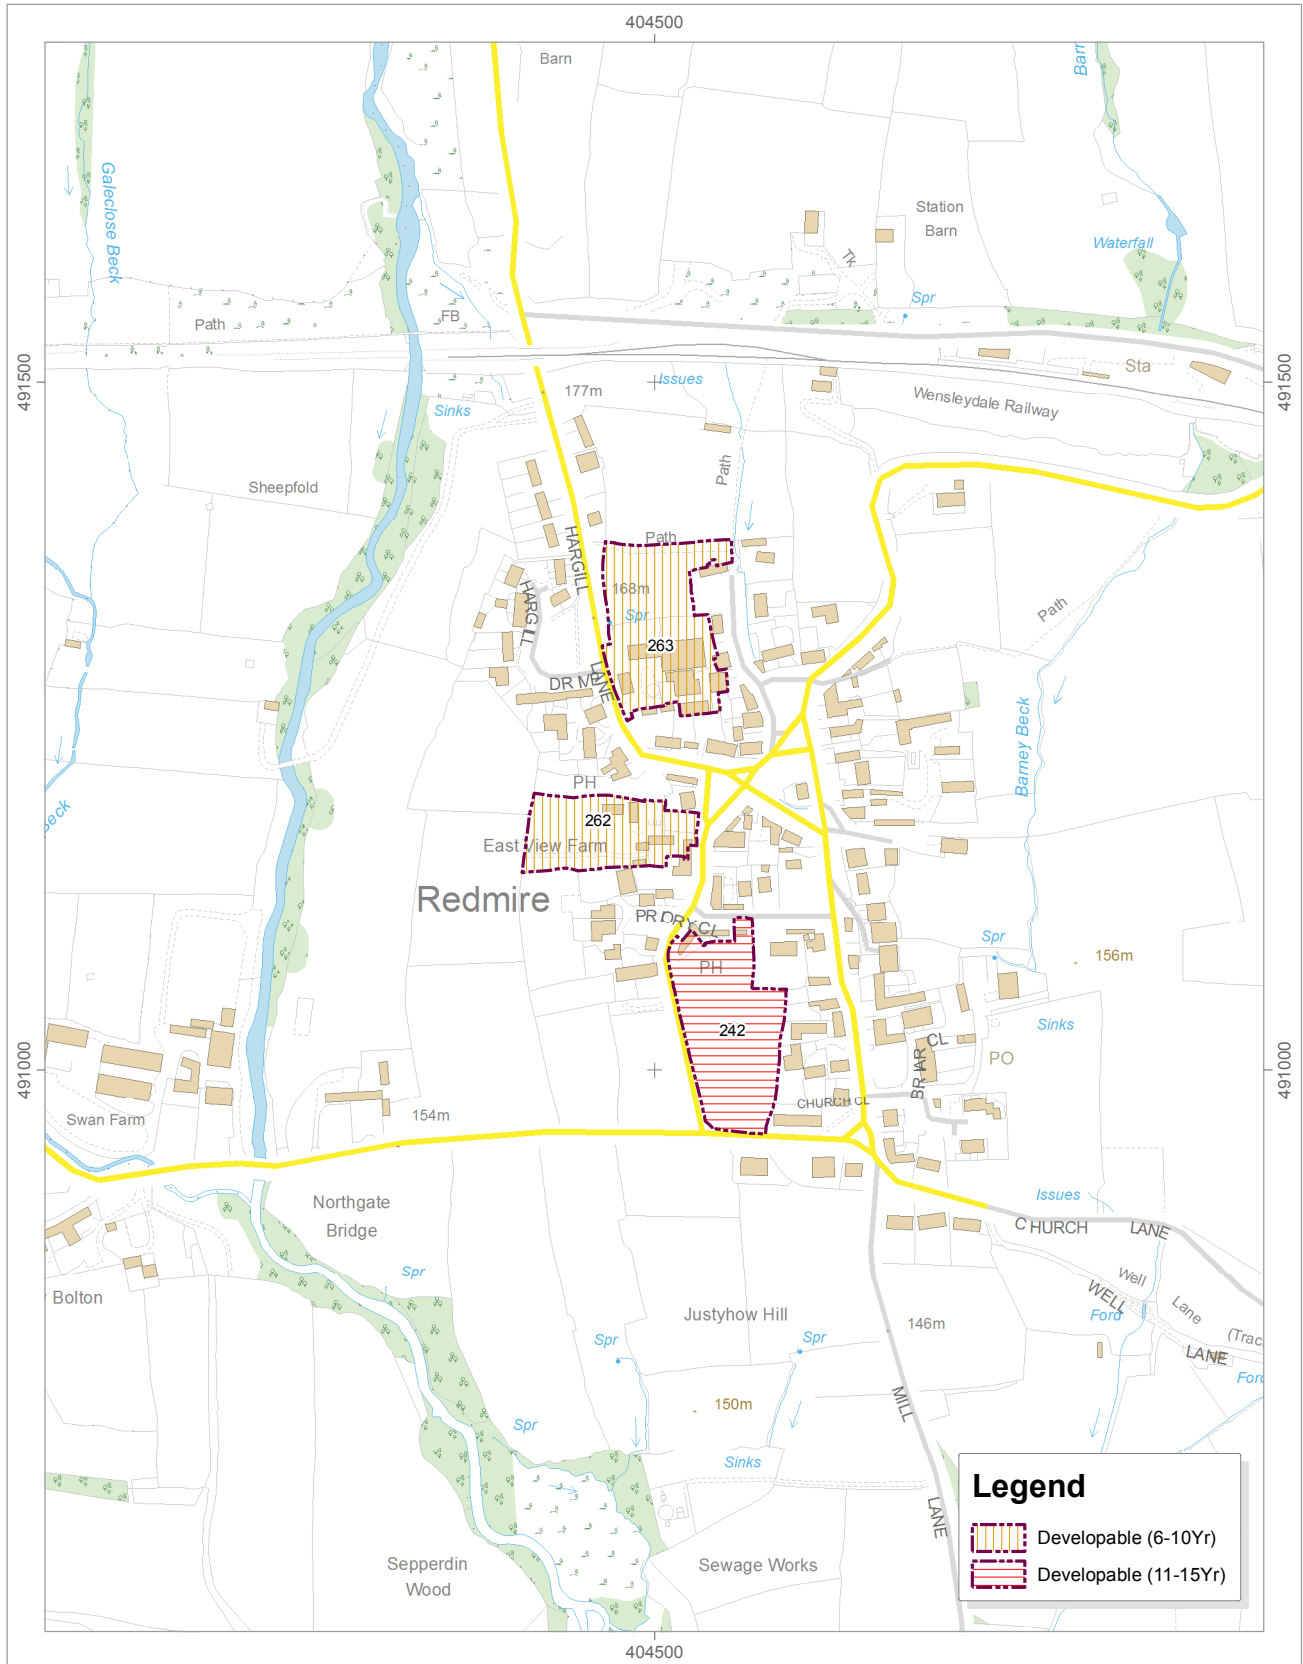

# SHLAA 2015 Site Assessments - Newton-le-Willows

Date: 09/12/2015

**SHLAA 2015 Site Assessments - Patrick Brompton**

Date: 09/12/2015

# SHLAA 2015 Site Assessments - Preston under Scar

Date: 09/12/2015

**Legend**

-  Developable (6-10Yr)
-  Developable (11-15Yr)