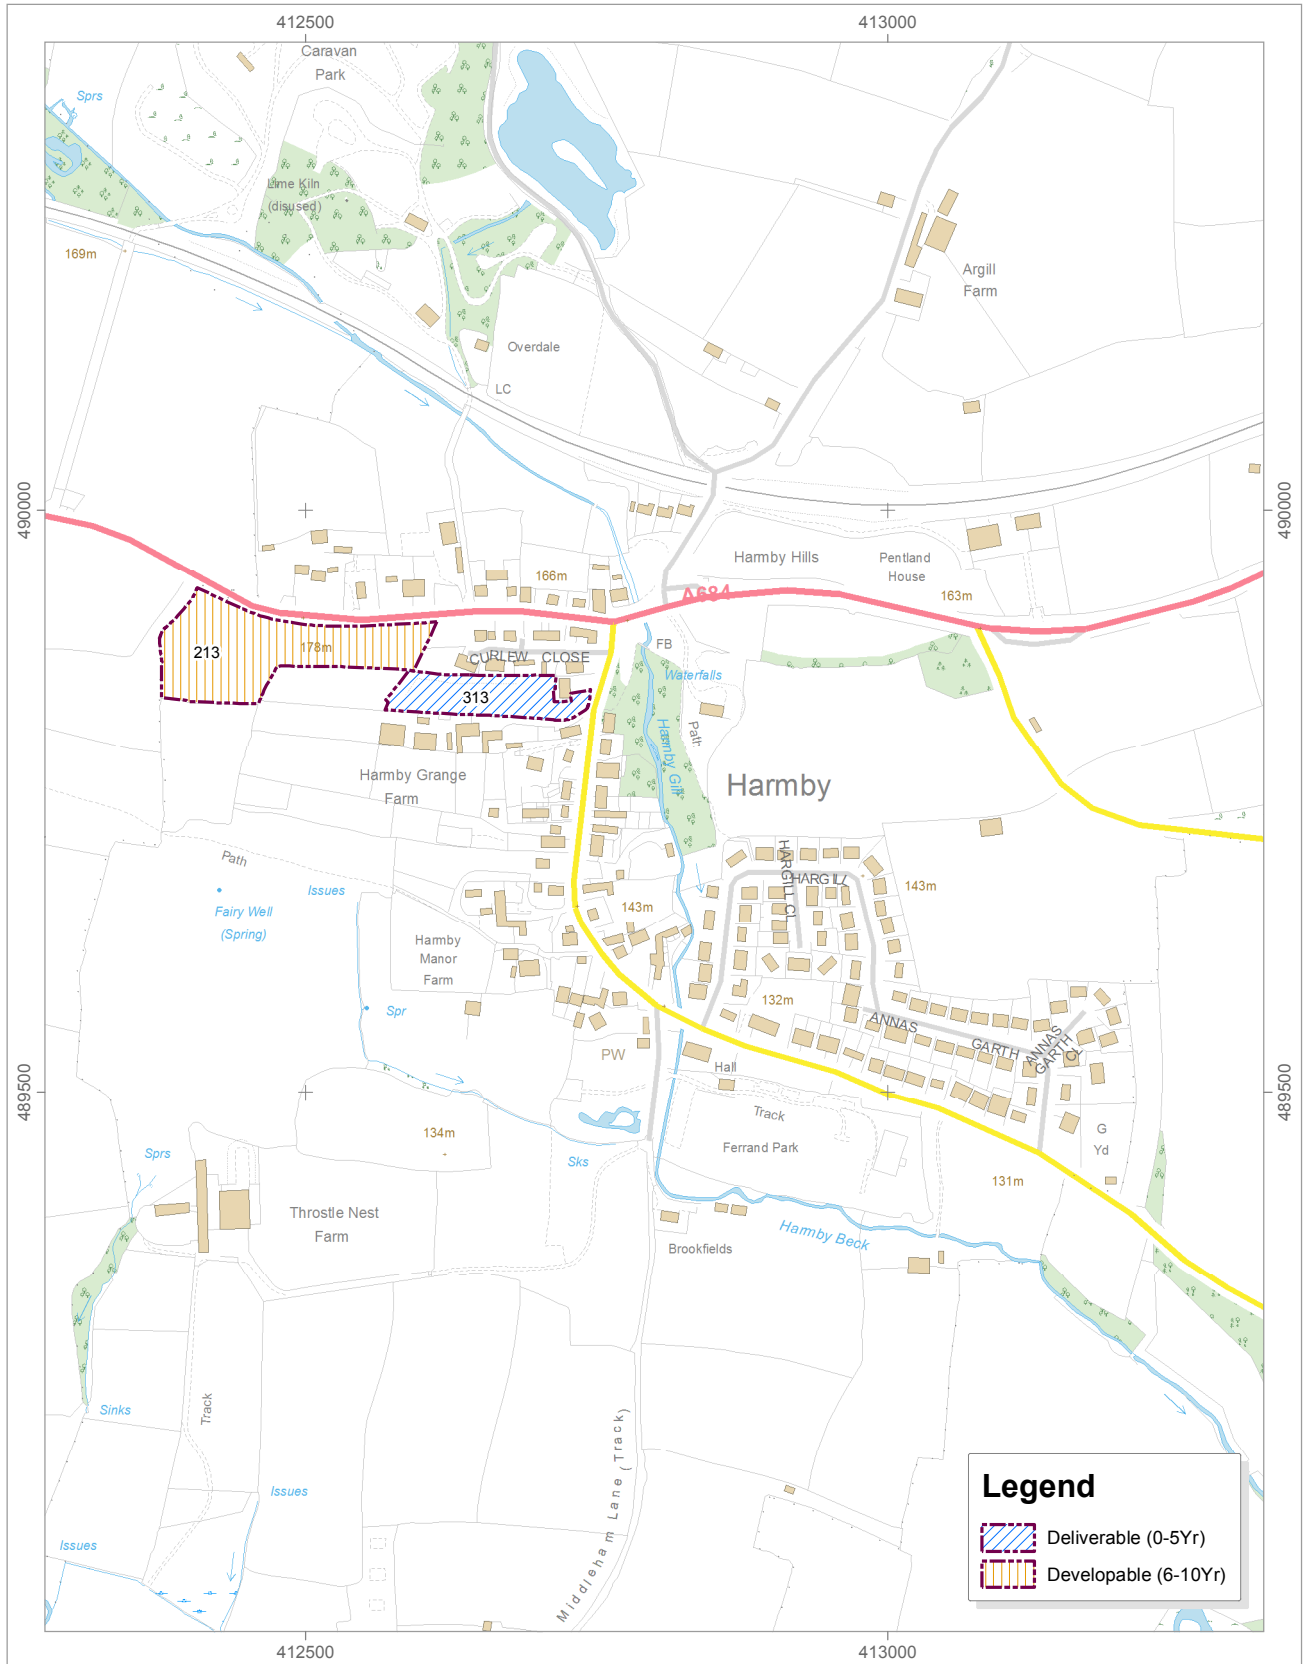

# SHLAA 2015 Site Assessments - Newton-le-Willows

Date: 09/12/2015

**SHLAA 2015 Site Assessments - Patrick Brompton**

Date: 09/12/2015

# SHLAA 2015 Site Assessments - Preston under Scar

Date: 09/12/2015

**Legend**

-  Developable (6-10Yr)
-  Developable (11-15Yr)