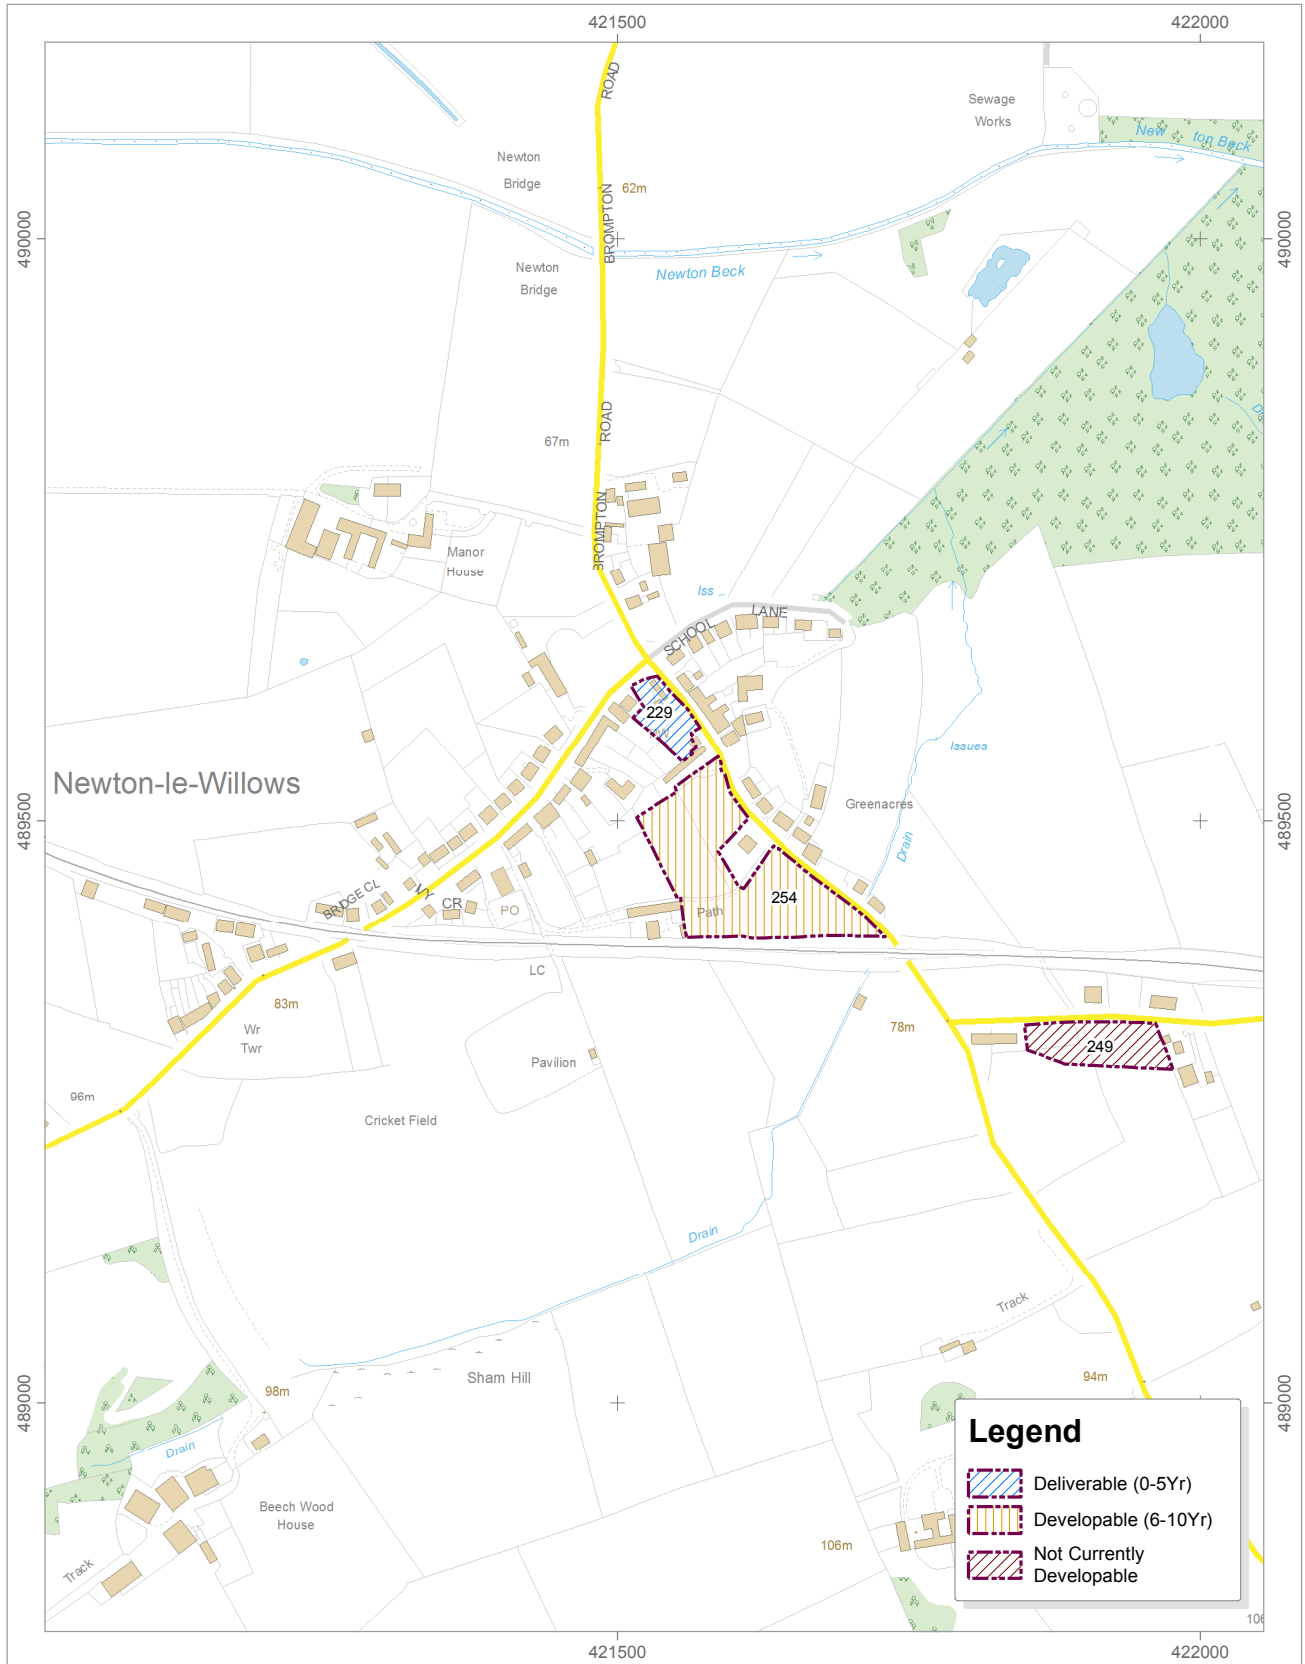

SHLAA 2015 Site Assessments - Newton-le-Willows

Date: 09/12/2015