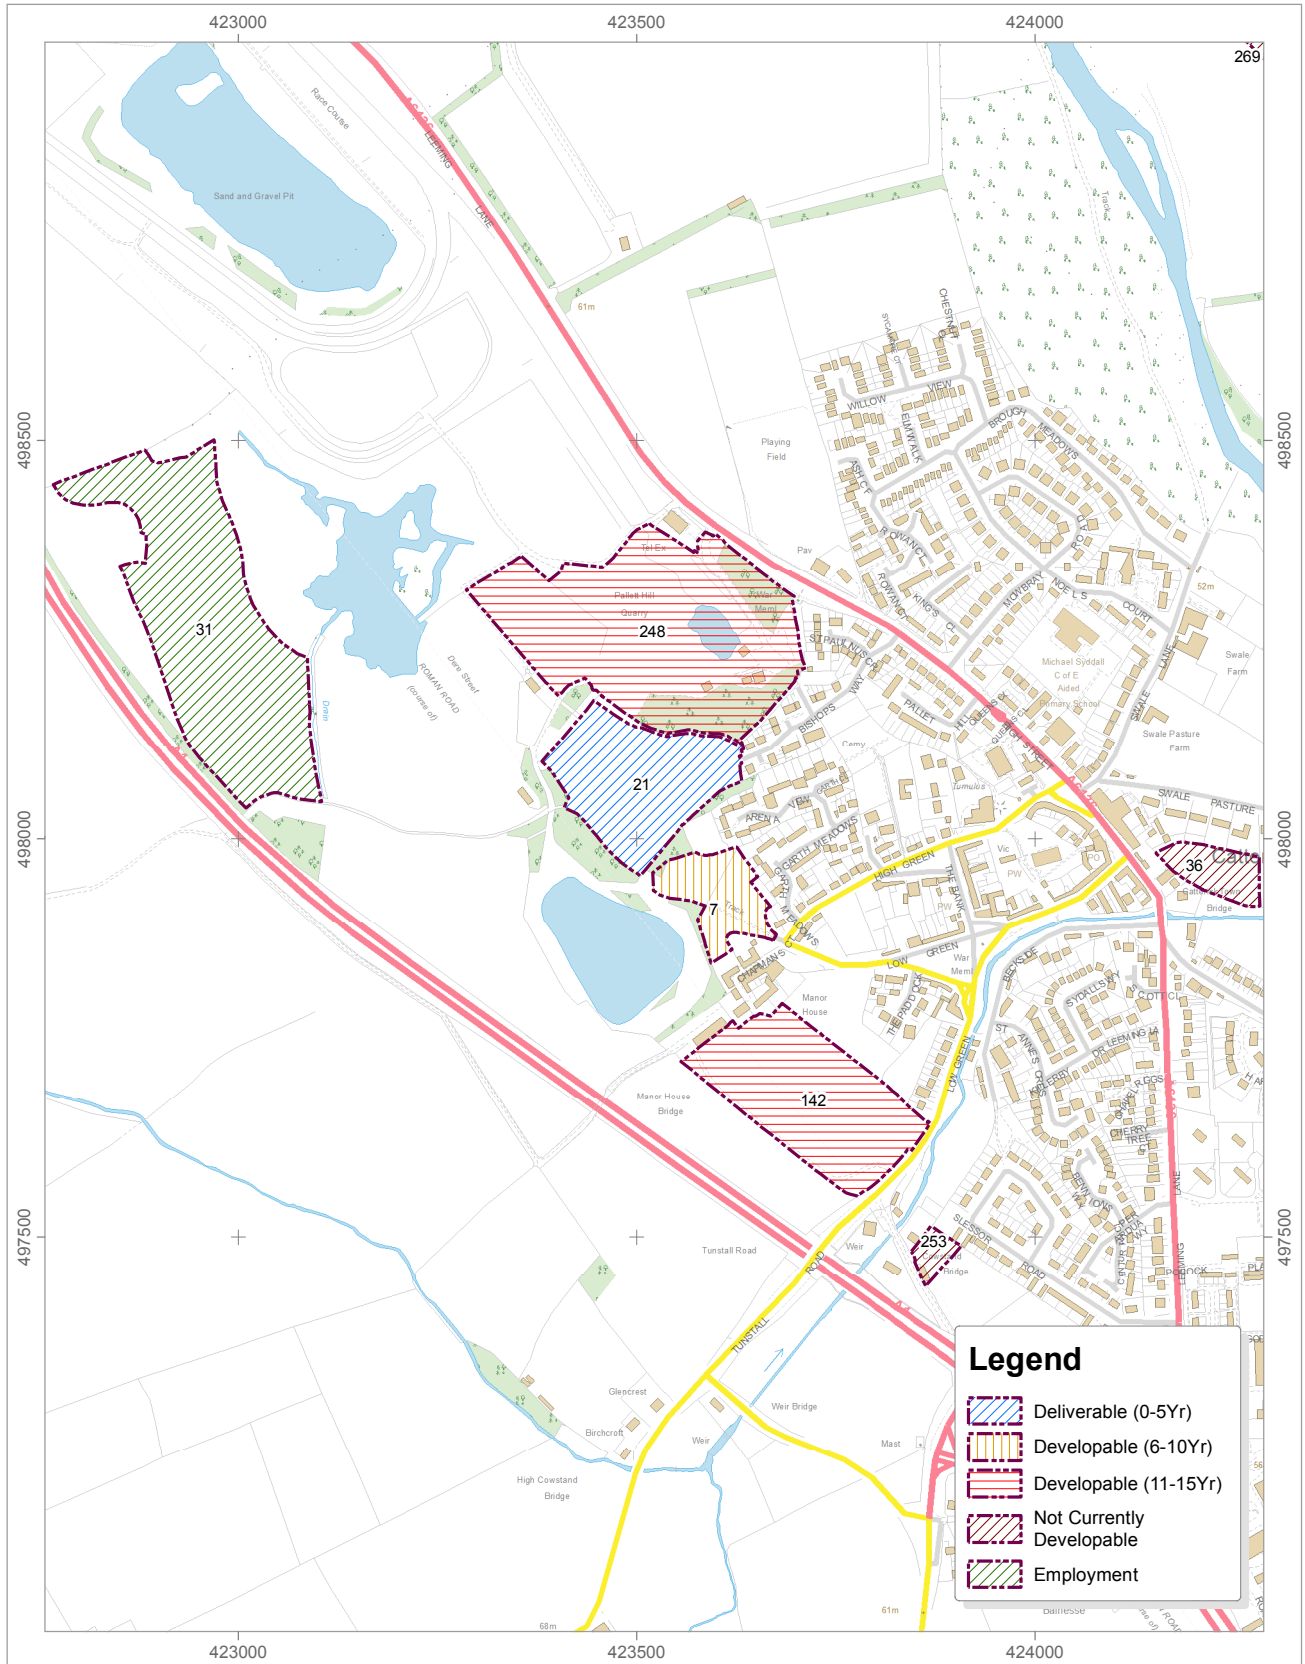

SHLAA 2015 Site Assessments - Brompton-on-Swale

# SHLAA 2015 Site Assessments - Catterick Village

Date: 04/12/2015

Mercury House, Station Road  
DL10 4JX

1:9,500

Metres 90 0 90 180 270 Metres

© Crown copyright and database right  
2015. Ordnance Survey Licence No.  
100018642.