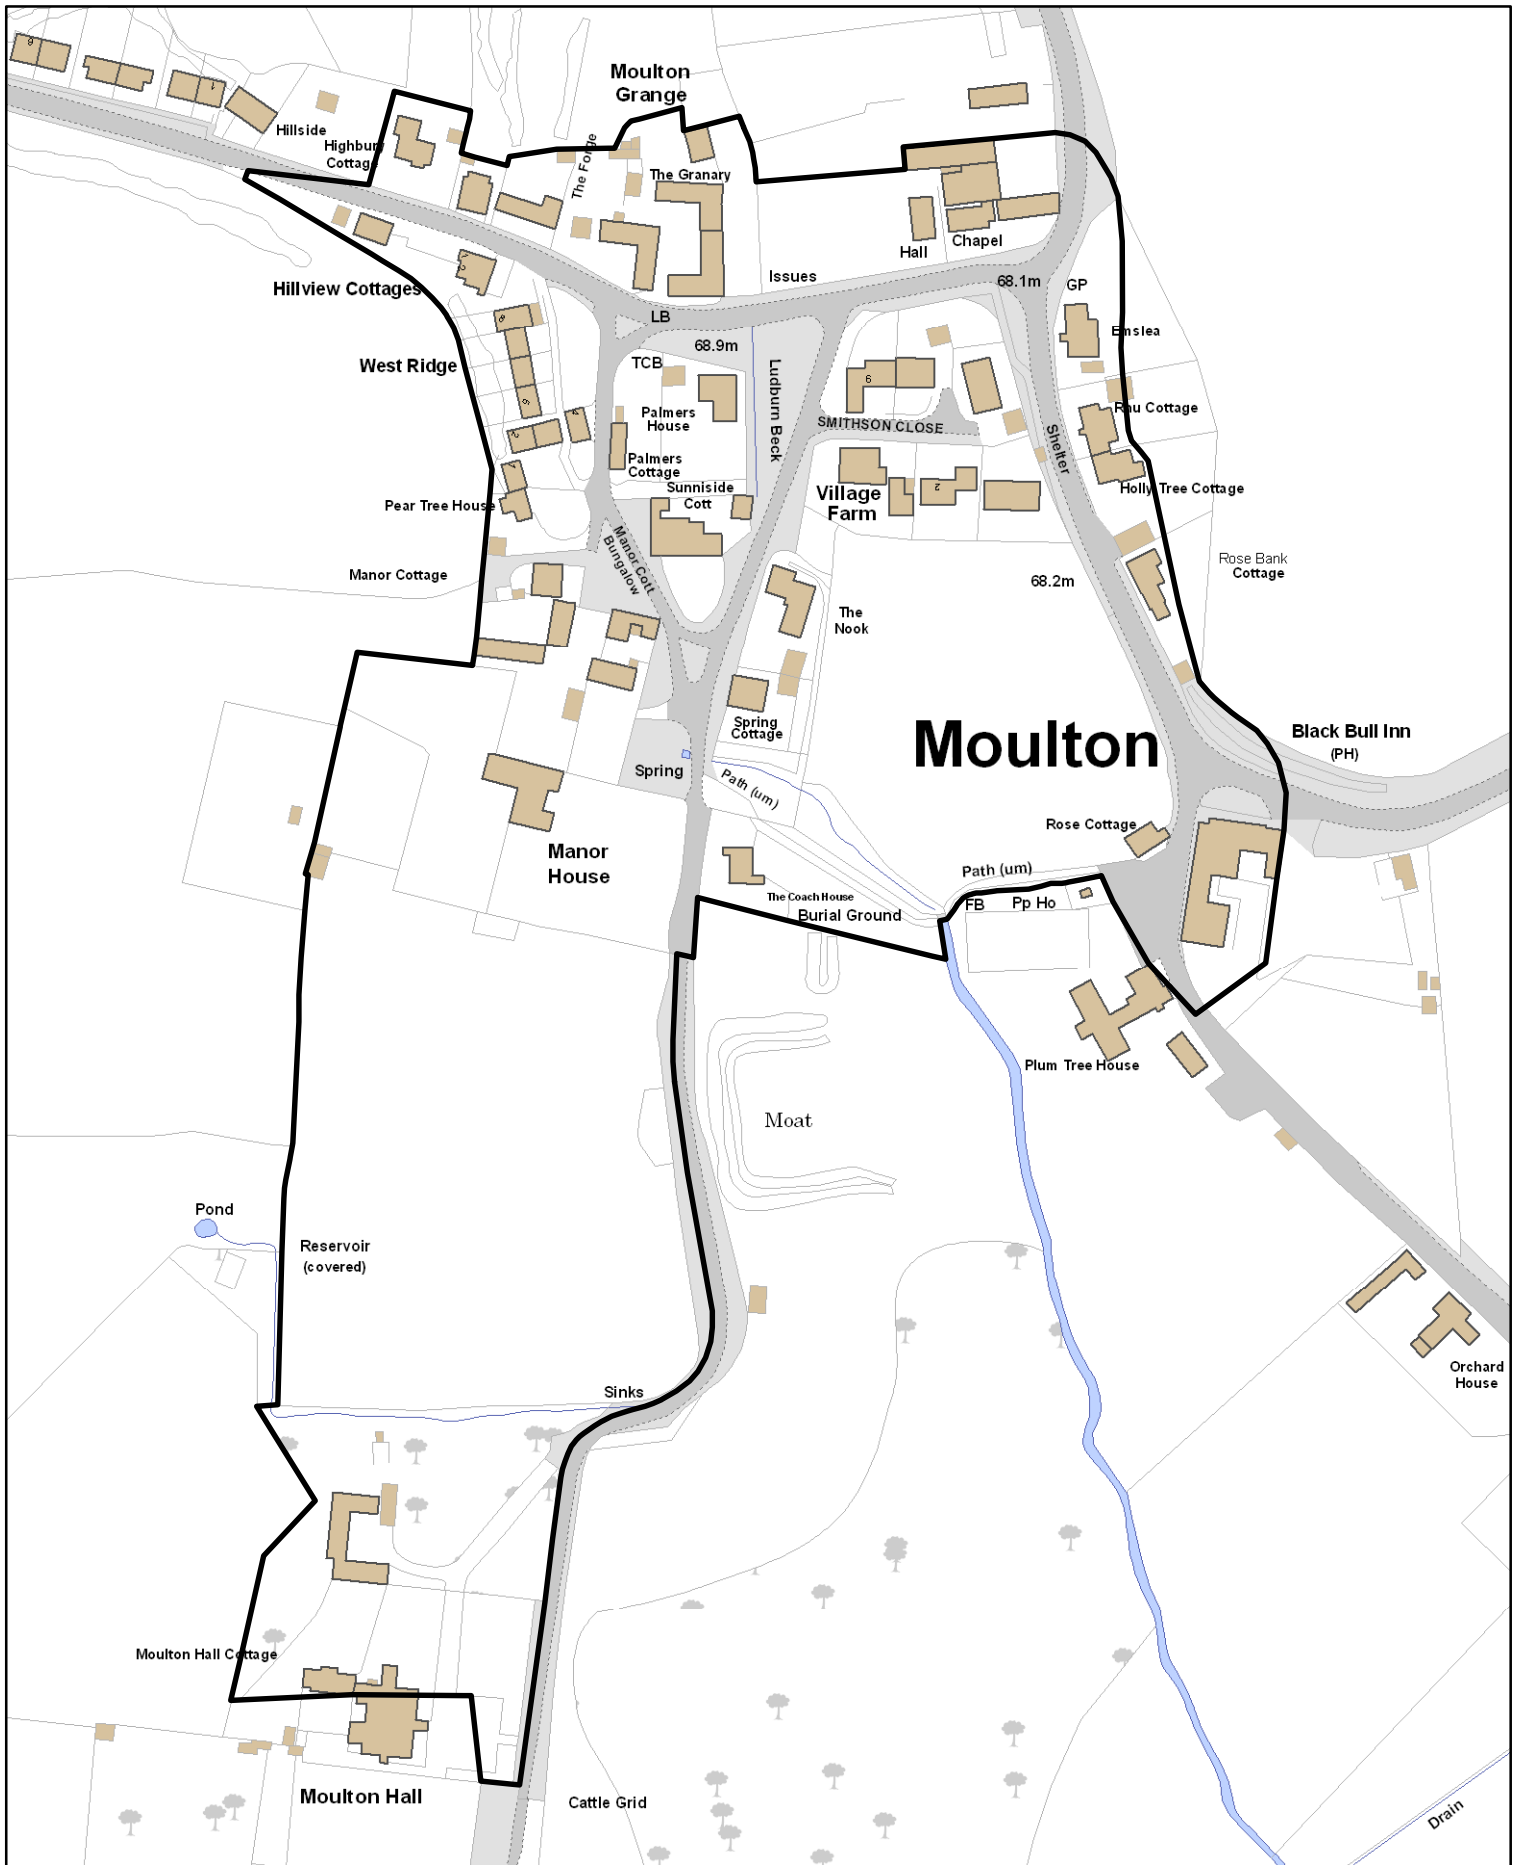

Moulton

Conservation Area

08/12/2011

1:2,113

Reproduced by permission of Ordnance Survey on behalf of HMSO. © Crown copyright and database right 2011. Ordnance Survey Licence number 100018642