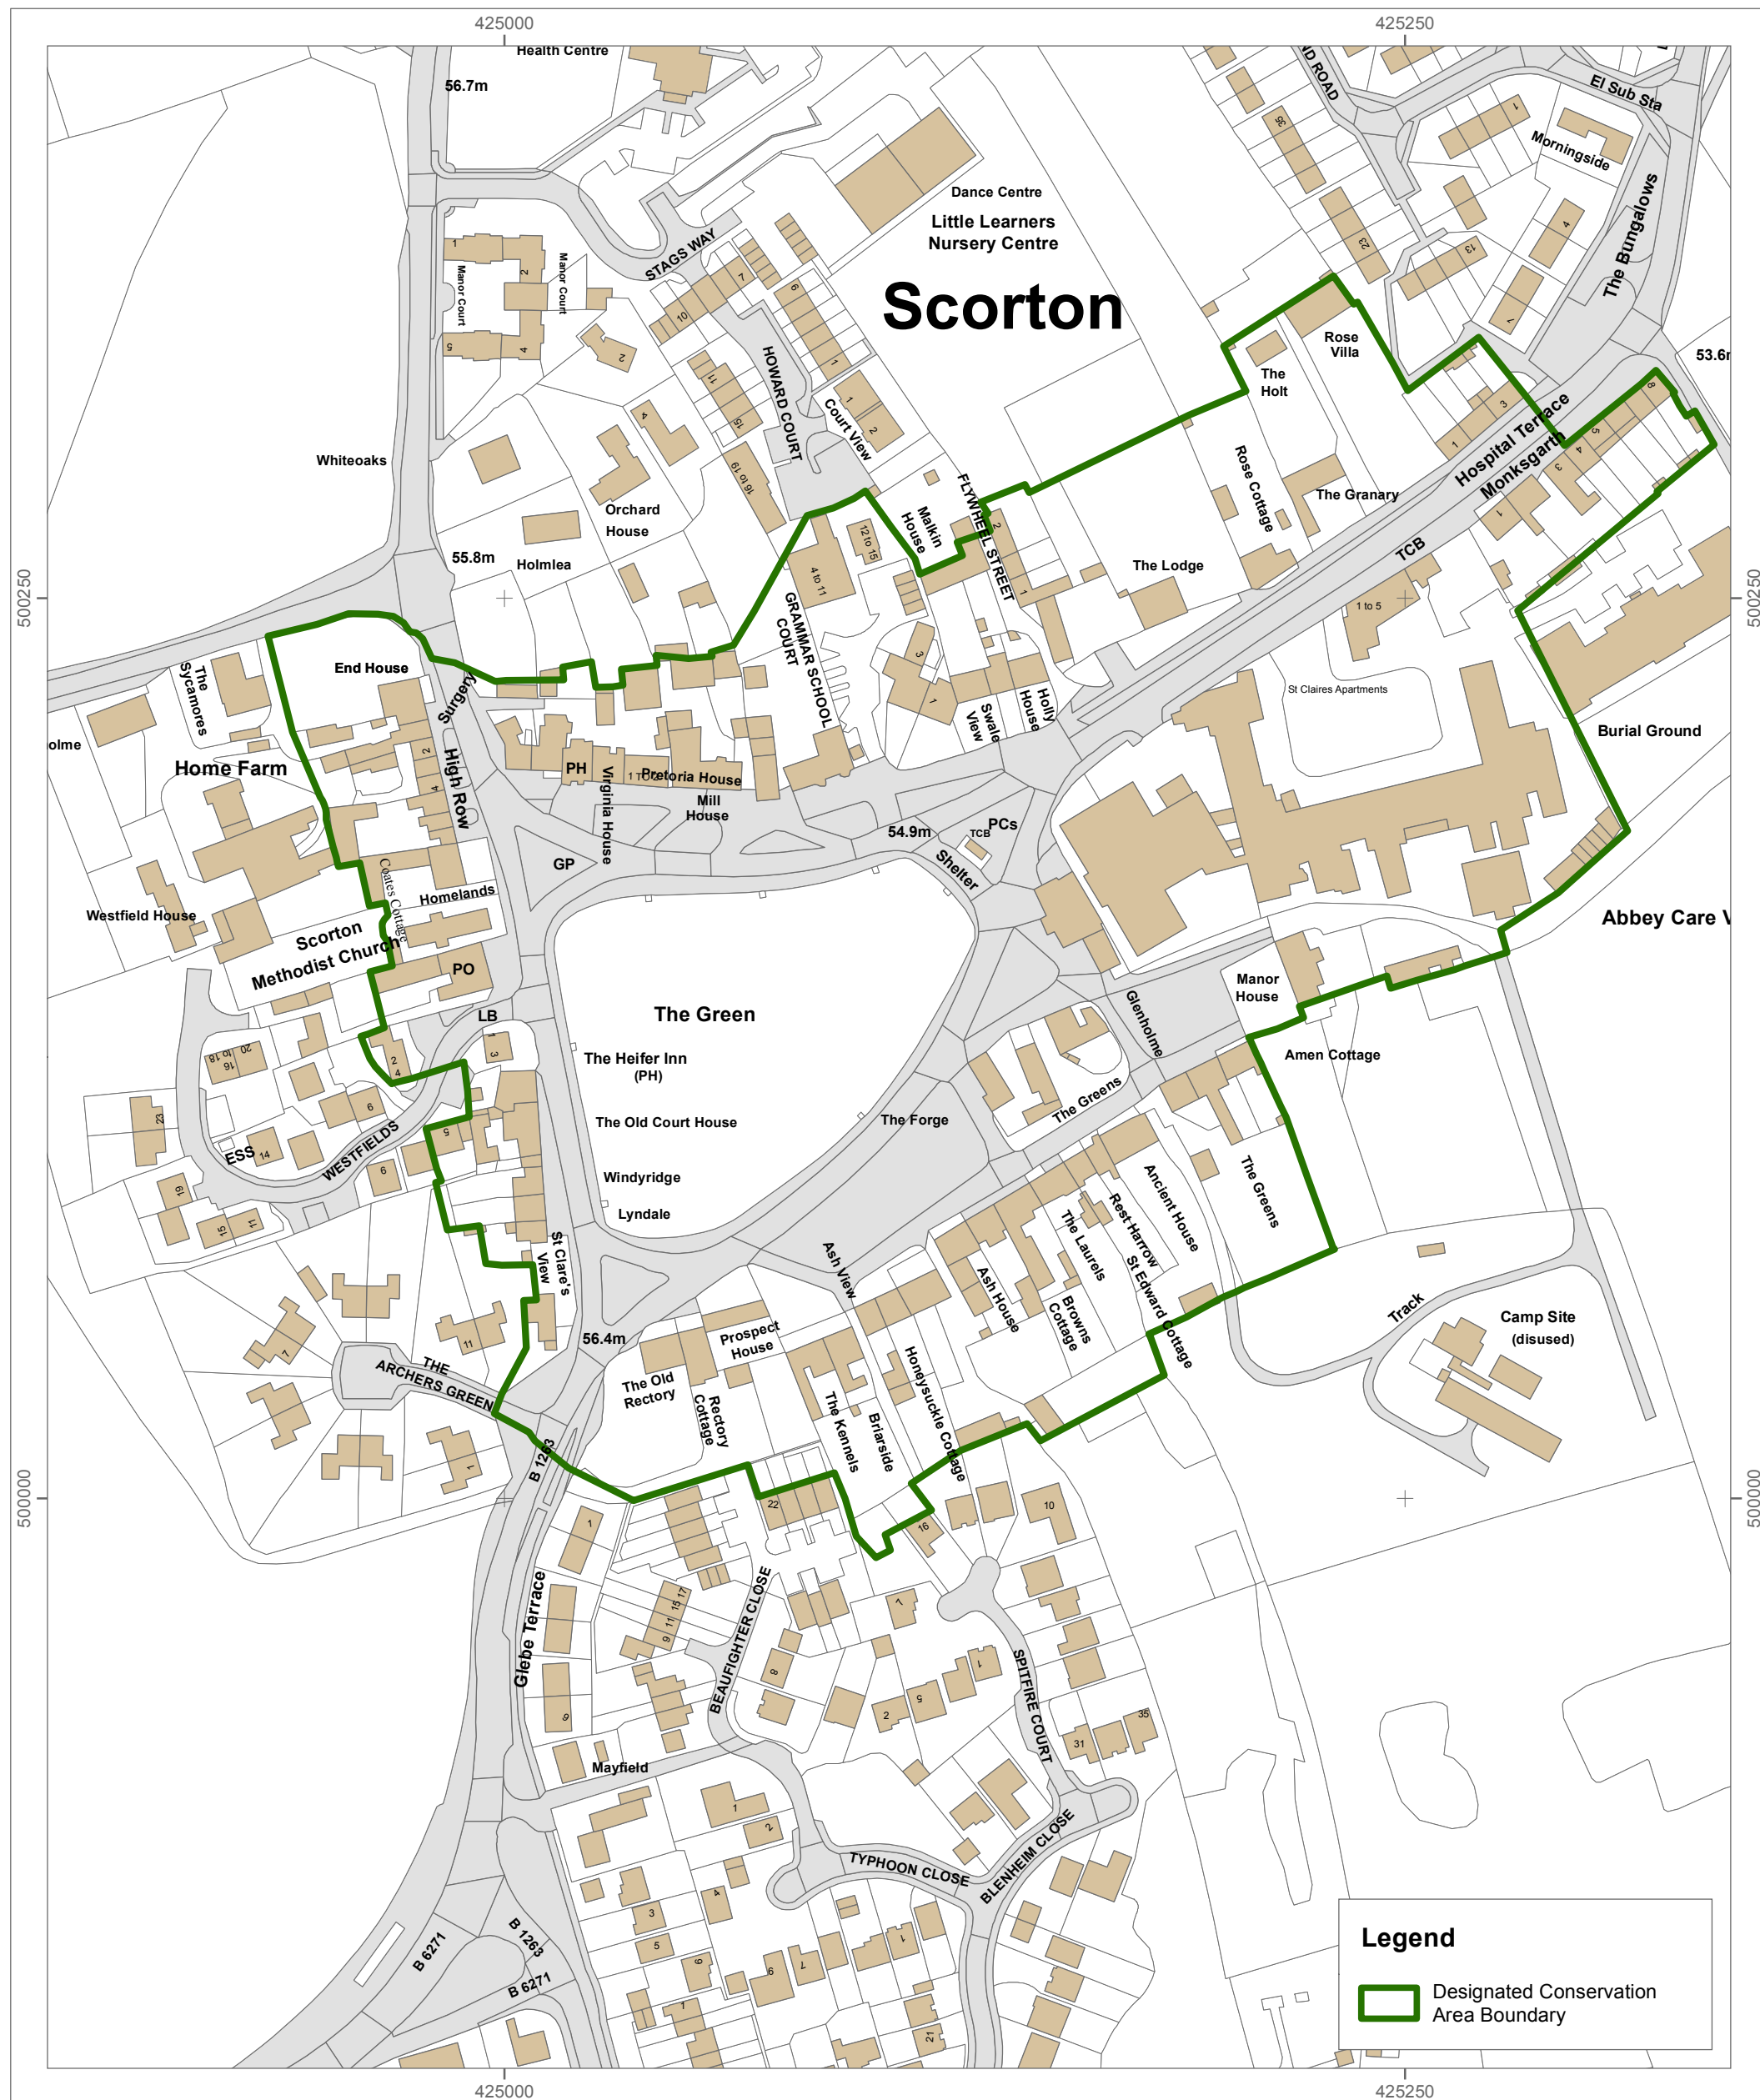

Scorton

Conservation Area Boundary – 28th of April 2015

Date: 08/04/2015

Author:

1:1,750

Metres 20 0 20 40 60 Metres

Reproduced by permission of Ordnance Survey on behalf of HMSO. © Crown copyright and database right 2014. Ordnance Survey Licence number 100018642.