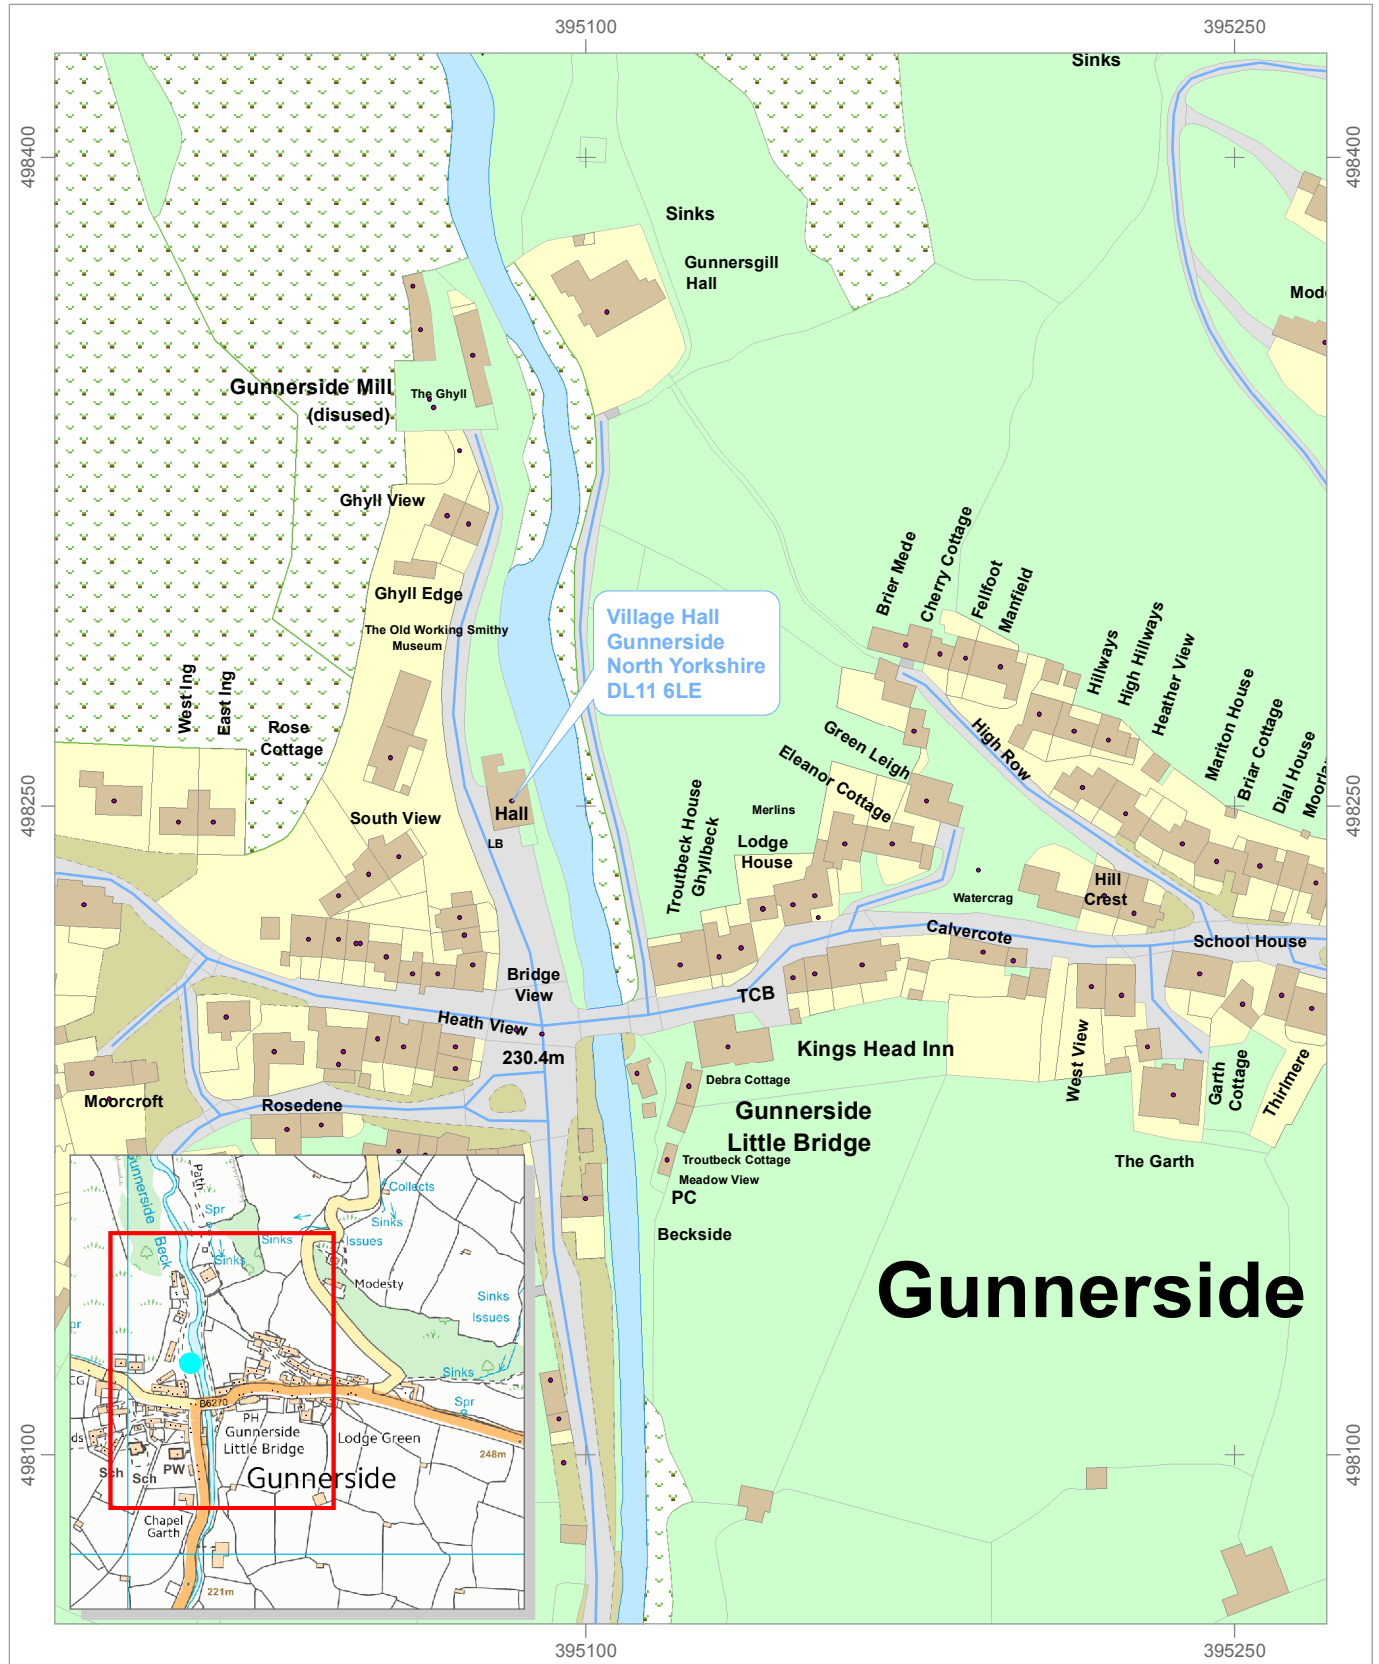

# Gunnerside Village Hall Polling Station

Village Hall, Gunnerside, North Yorkshire, DL11 6LE

Author:

Date: 31/03/2015

Mercury House, Station Road  
DL10 4JX

1:1,750

Metres 9.5 0 9.5 19 28.5 Metres

Reproduced by permission of Ordnance Survey on behalf of HMSO. © Crown copyright and database right 2015. Ordnance Survey Licence No. 100018642.