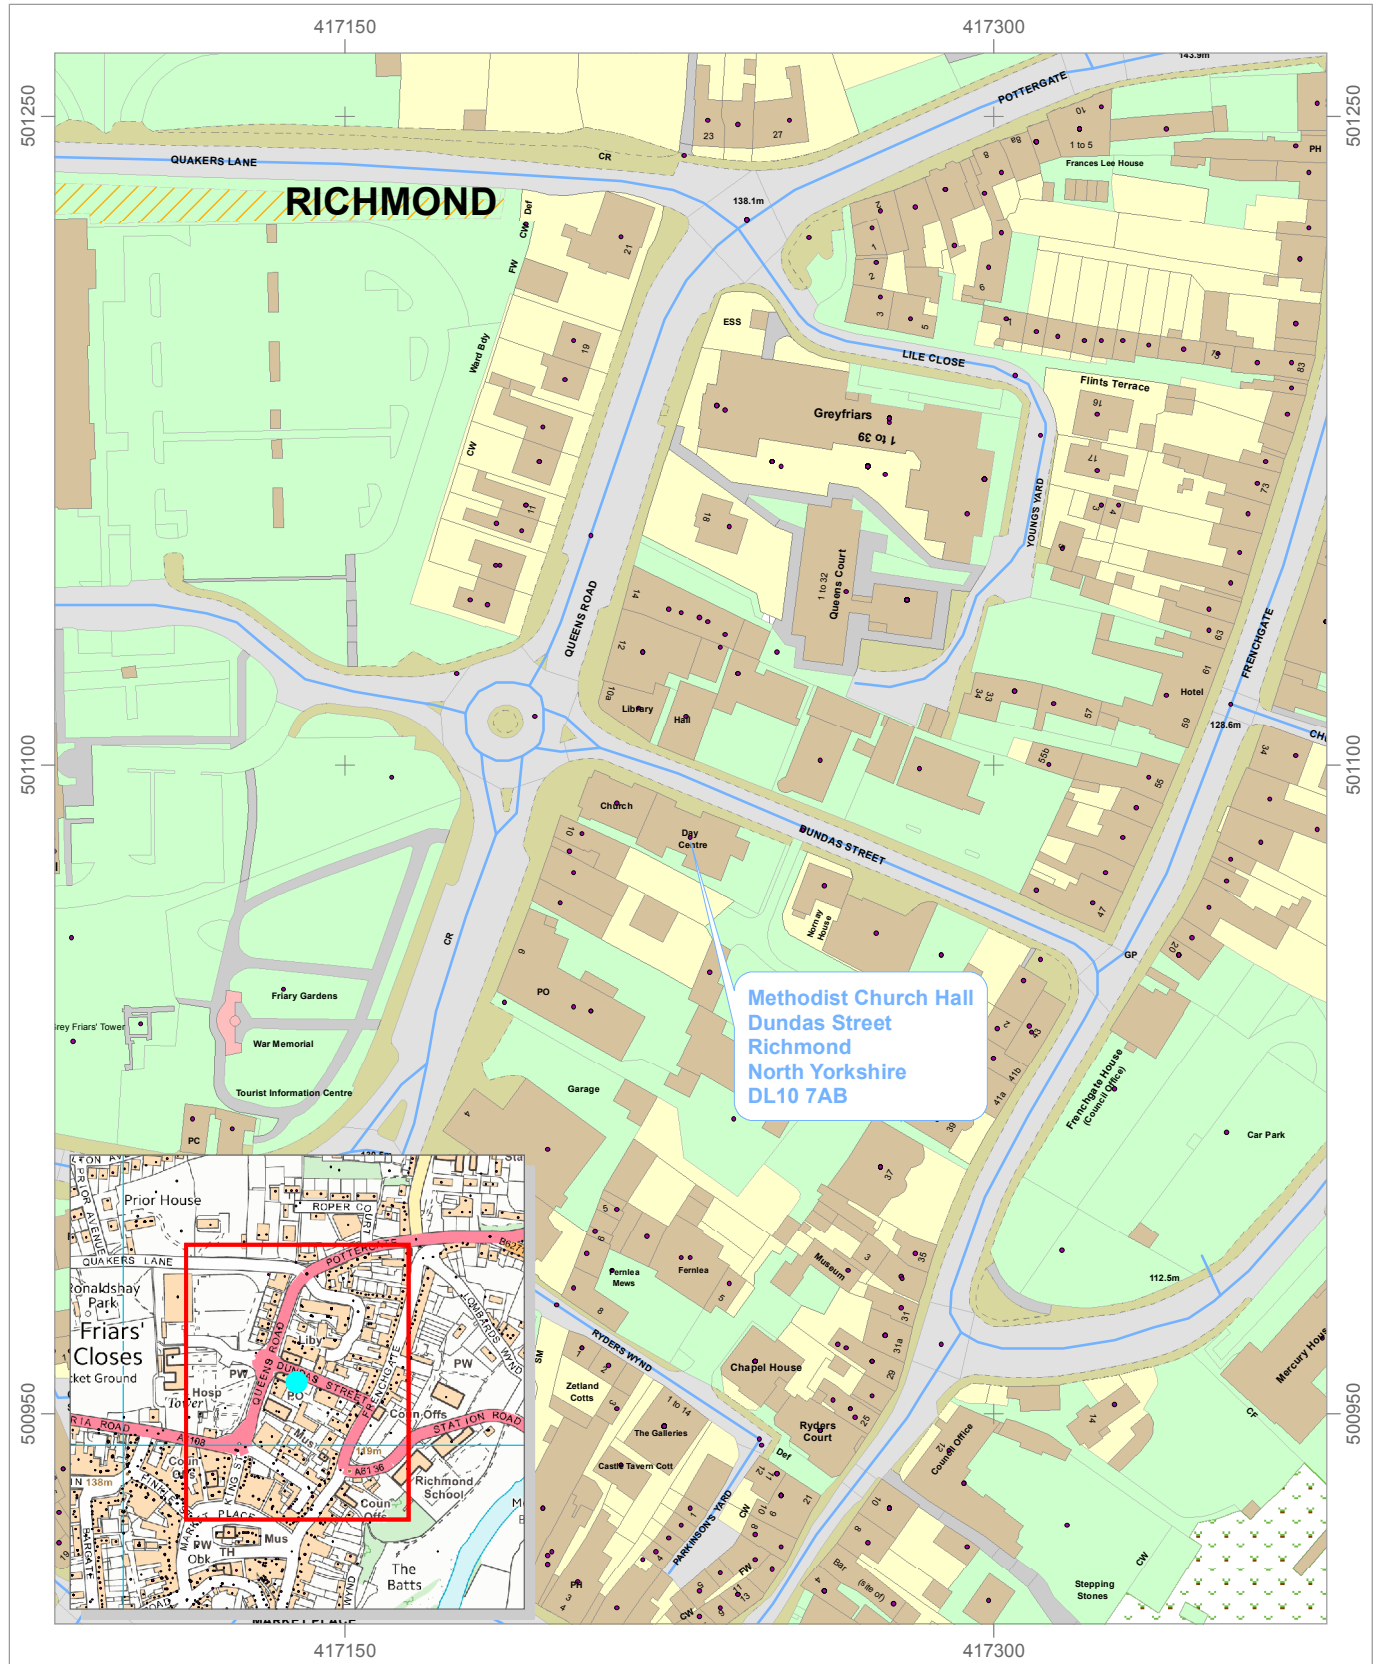

# Methodist Church Hall Polling Station

Methodist Church Hall, Dundas Street, Richmond, North Yorkshire, DL10 7AB

Author:

Date: 31/03/2015

Mercury House, Station Road  
DL10 4JX

1:1,750

Metres 10 0 10 20 30 Metres

Reproduced by permission of Ordnance Survey on behalf of HMSO. © Crown copyright and database right 2015. Ordnance Survey Licence No. 100018642.