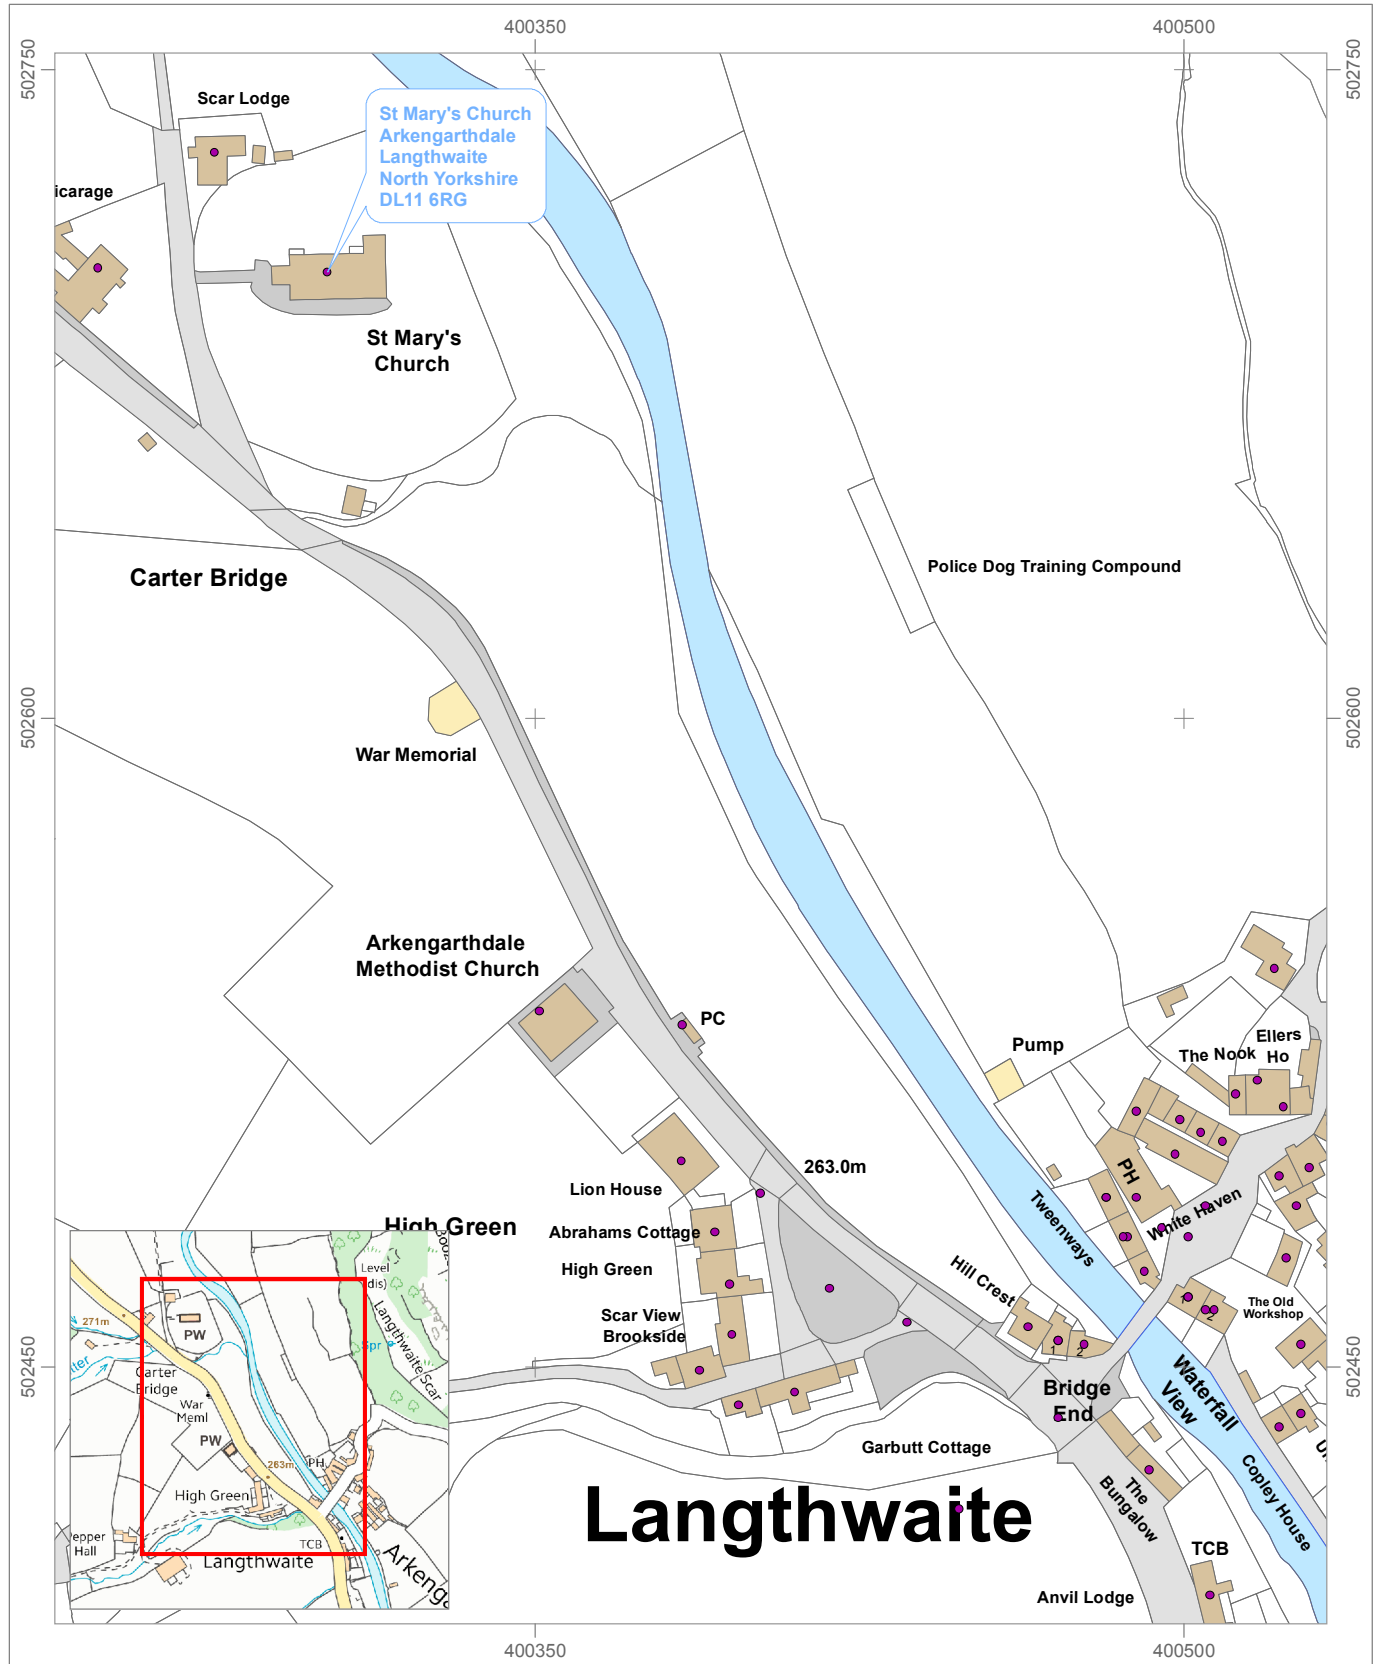

St Mary's Church

Arkengarthdale, Langthwaite, North Yorkshire, DL11 6RG

Author:

Date: 05/03/2015

Langthwaite

Mercury House, Station Road
DL10 4JX

1:1,750

Metres 10 0 10 20 30 Metres

Reproduced by permission of Ordnance Survey on behalf of HMSO. © Crown copyright and database right 2015. Ordnance Survey Licence No. 100018642.