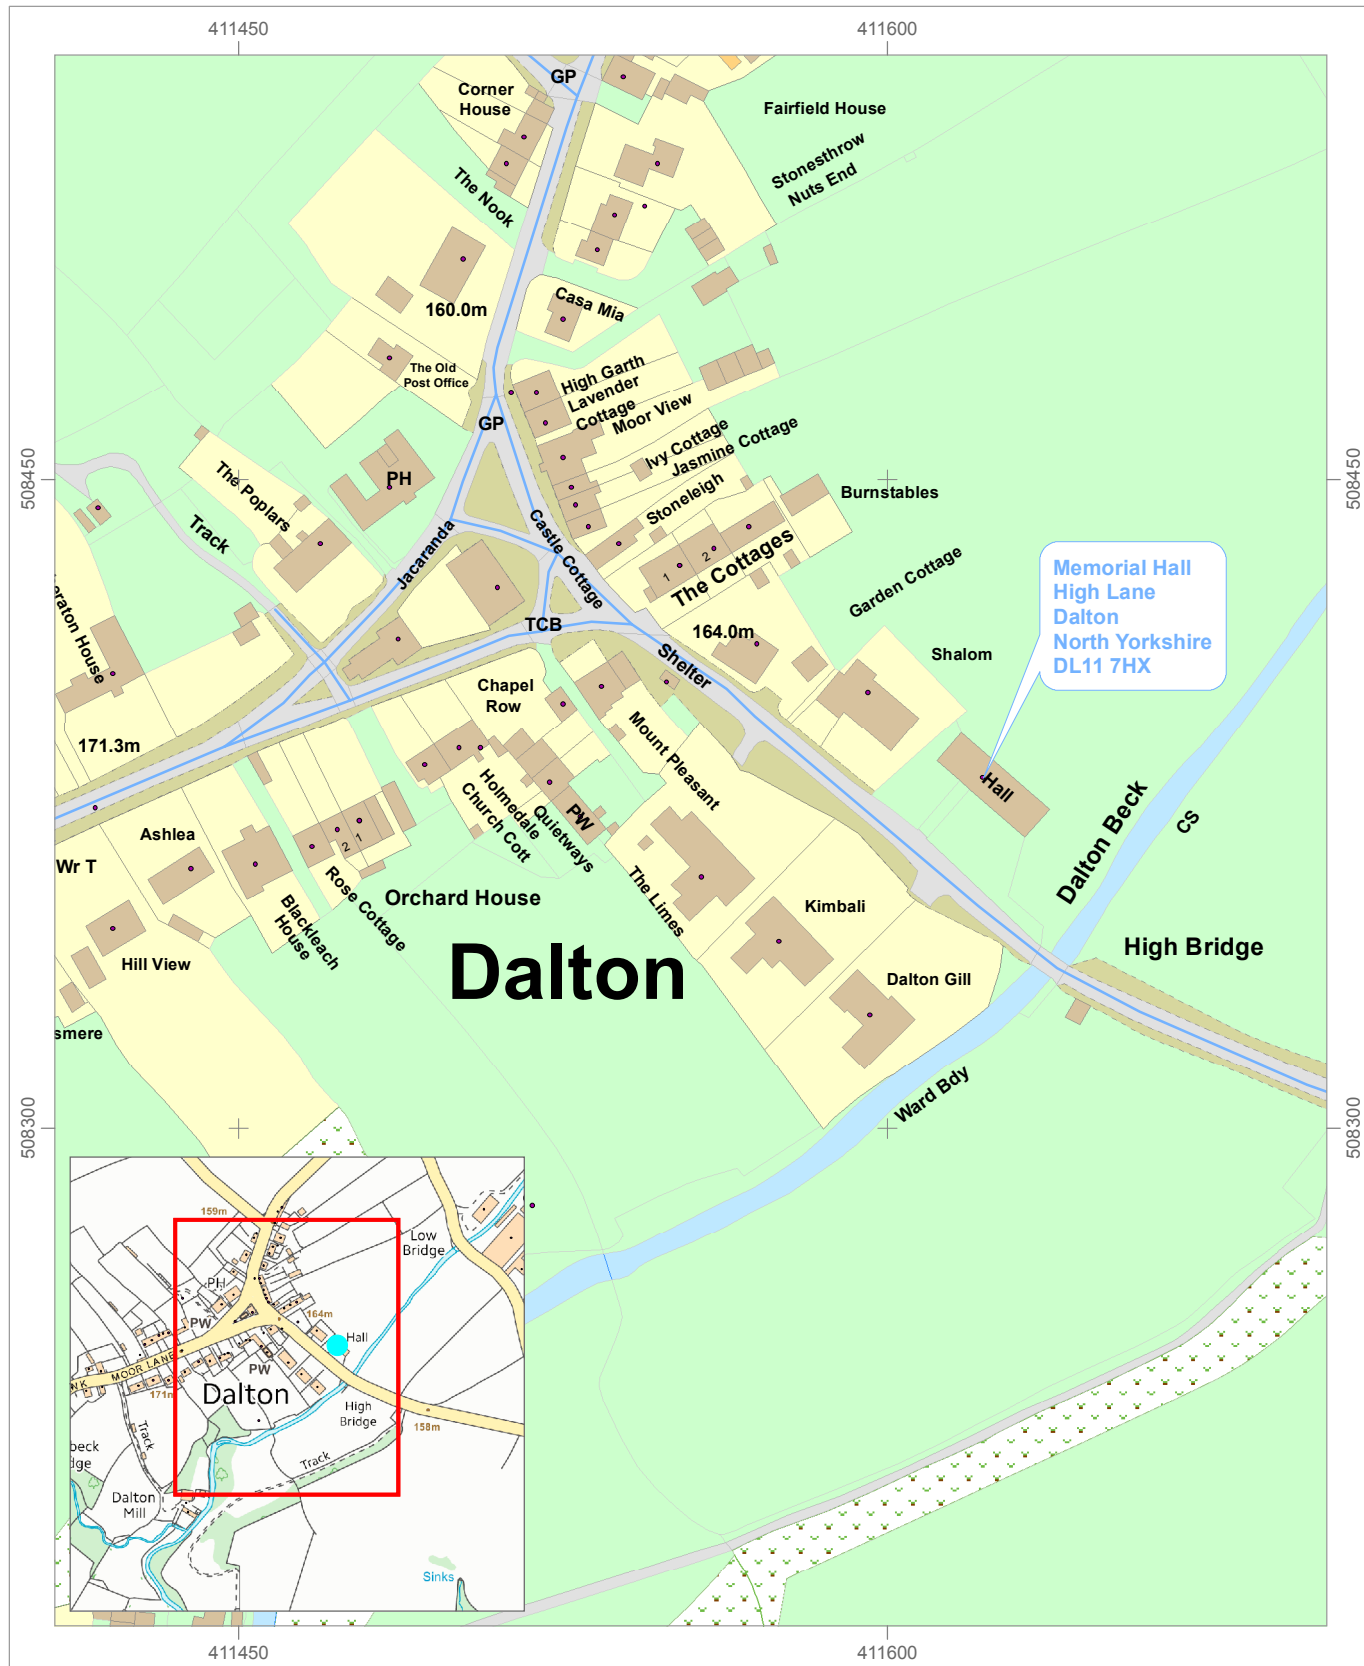

Dalton Memorial Hall Polling Station

Memorial Hall, High Lane, Dalton, North Yorkshire, DL11 7HX

Author:

Date: 31/03/2015

Mercury House, Station Road
DL10 4JX

1:1,750
Metres 10 0 10 20 30 Metres

Reproduced by permission of Ordnance
Surveyon behalf of HMSO. © Crown
copyright and database right 2015.
Ordnance Survey Licence No. 100018642.