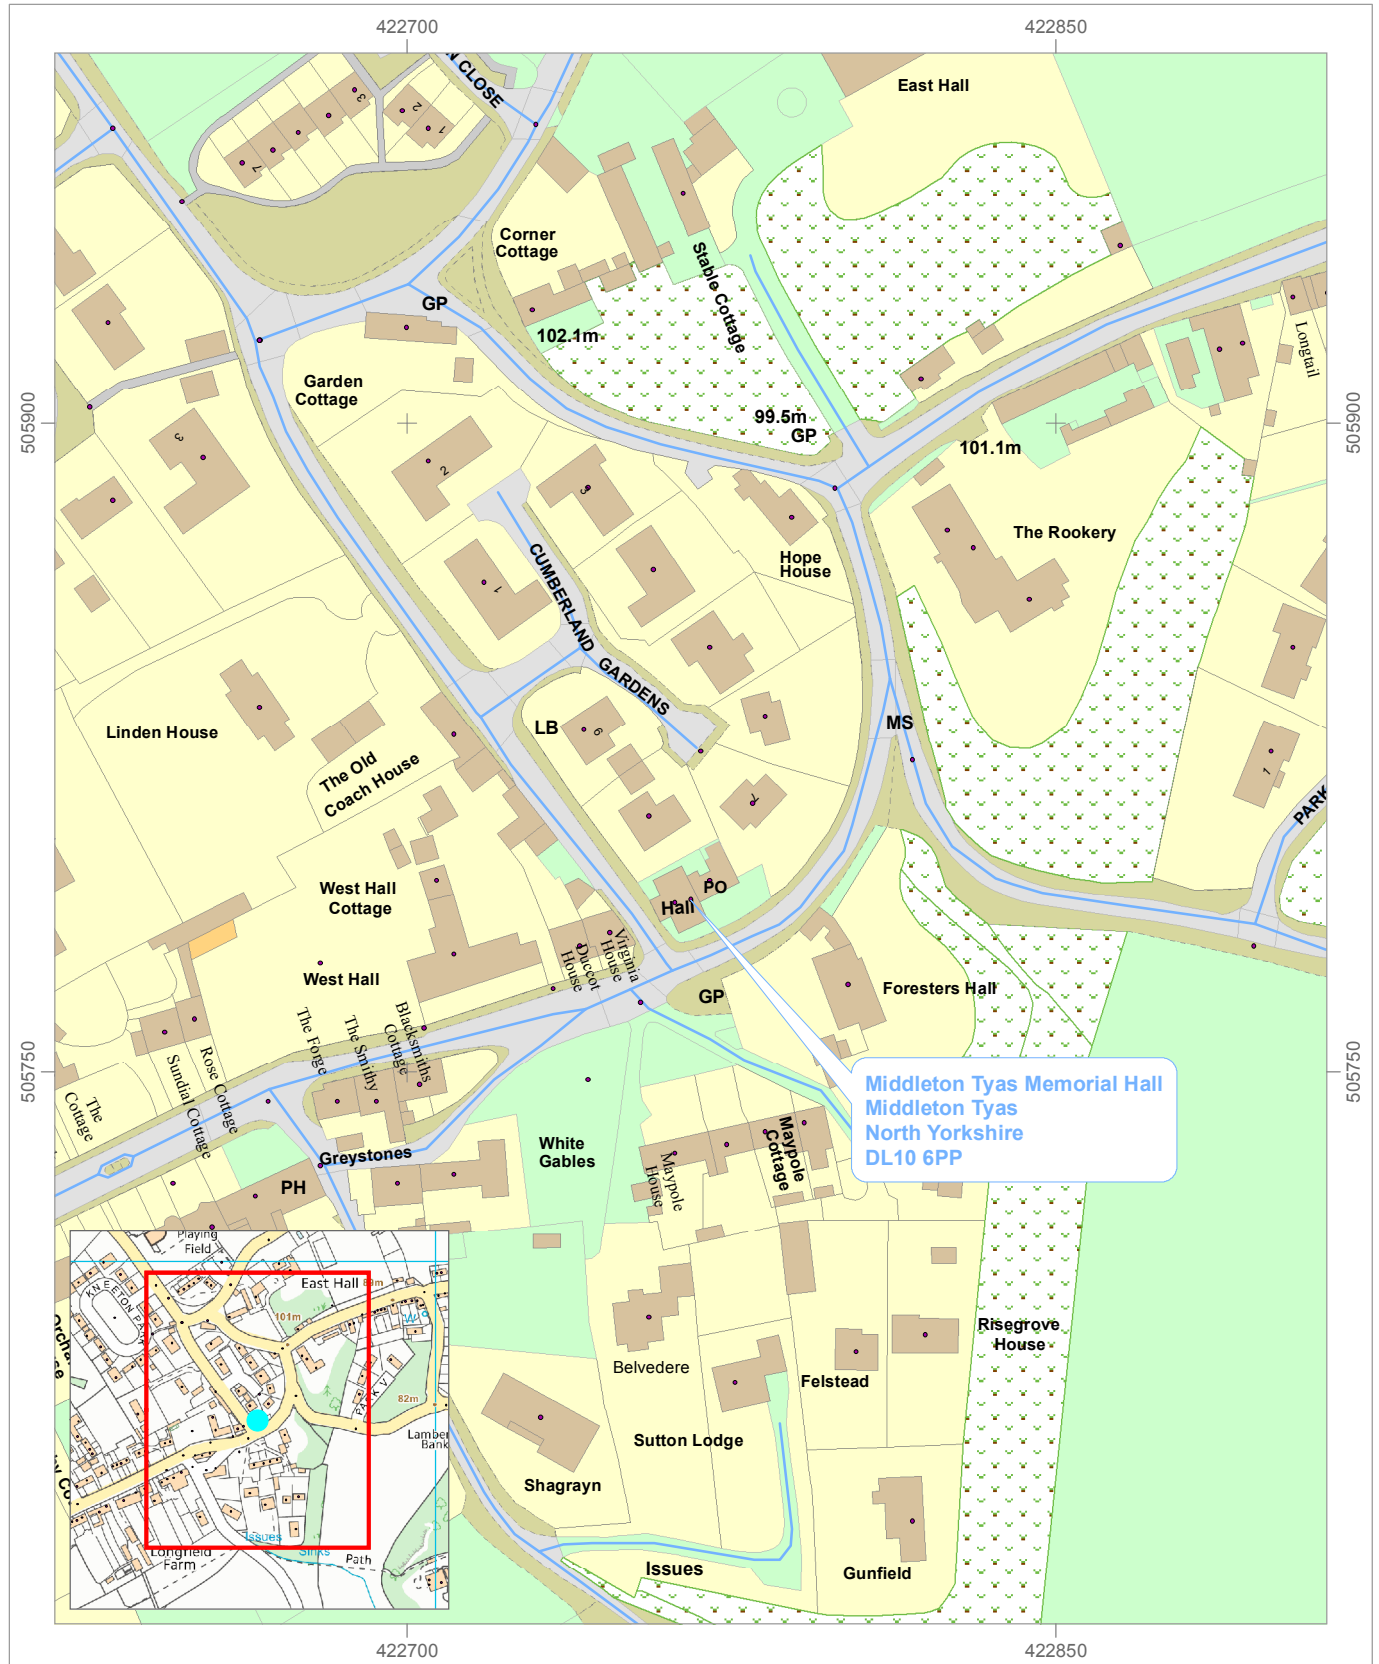

Middleton Tyas Memorial Hall Polling Station

Middleton Tyas, North Yorkshire, DL10 6PP

Author:

Date: 31/03/2015

Mercury House, Station Road
DL10 4JX

1:1,750
Metres 10 0 10 20 30 Metres

Reproduced by permission of Ordnance Survey on behalf of HMSO. © Crown copyright and database right 2015. Ordnance Survey Licence No. 100018642.