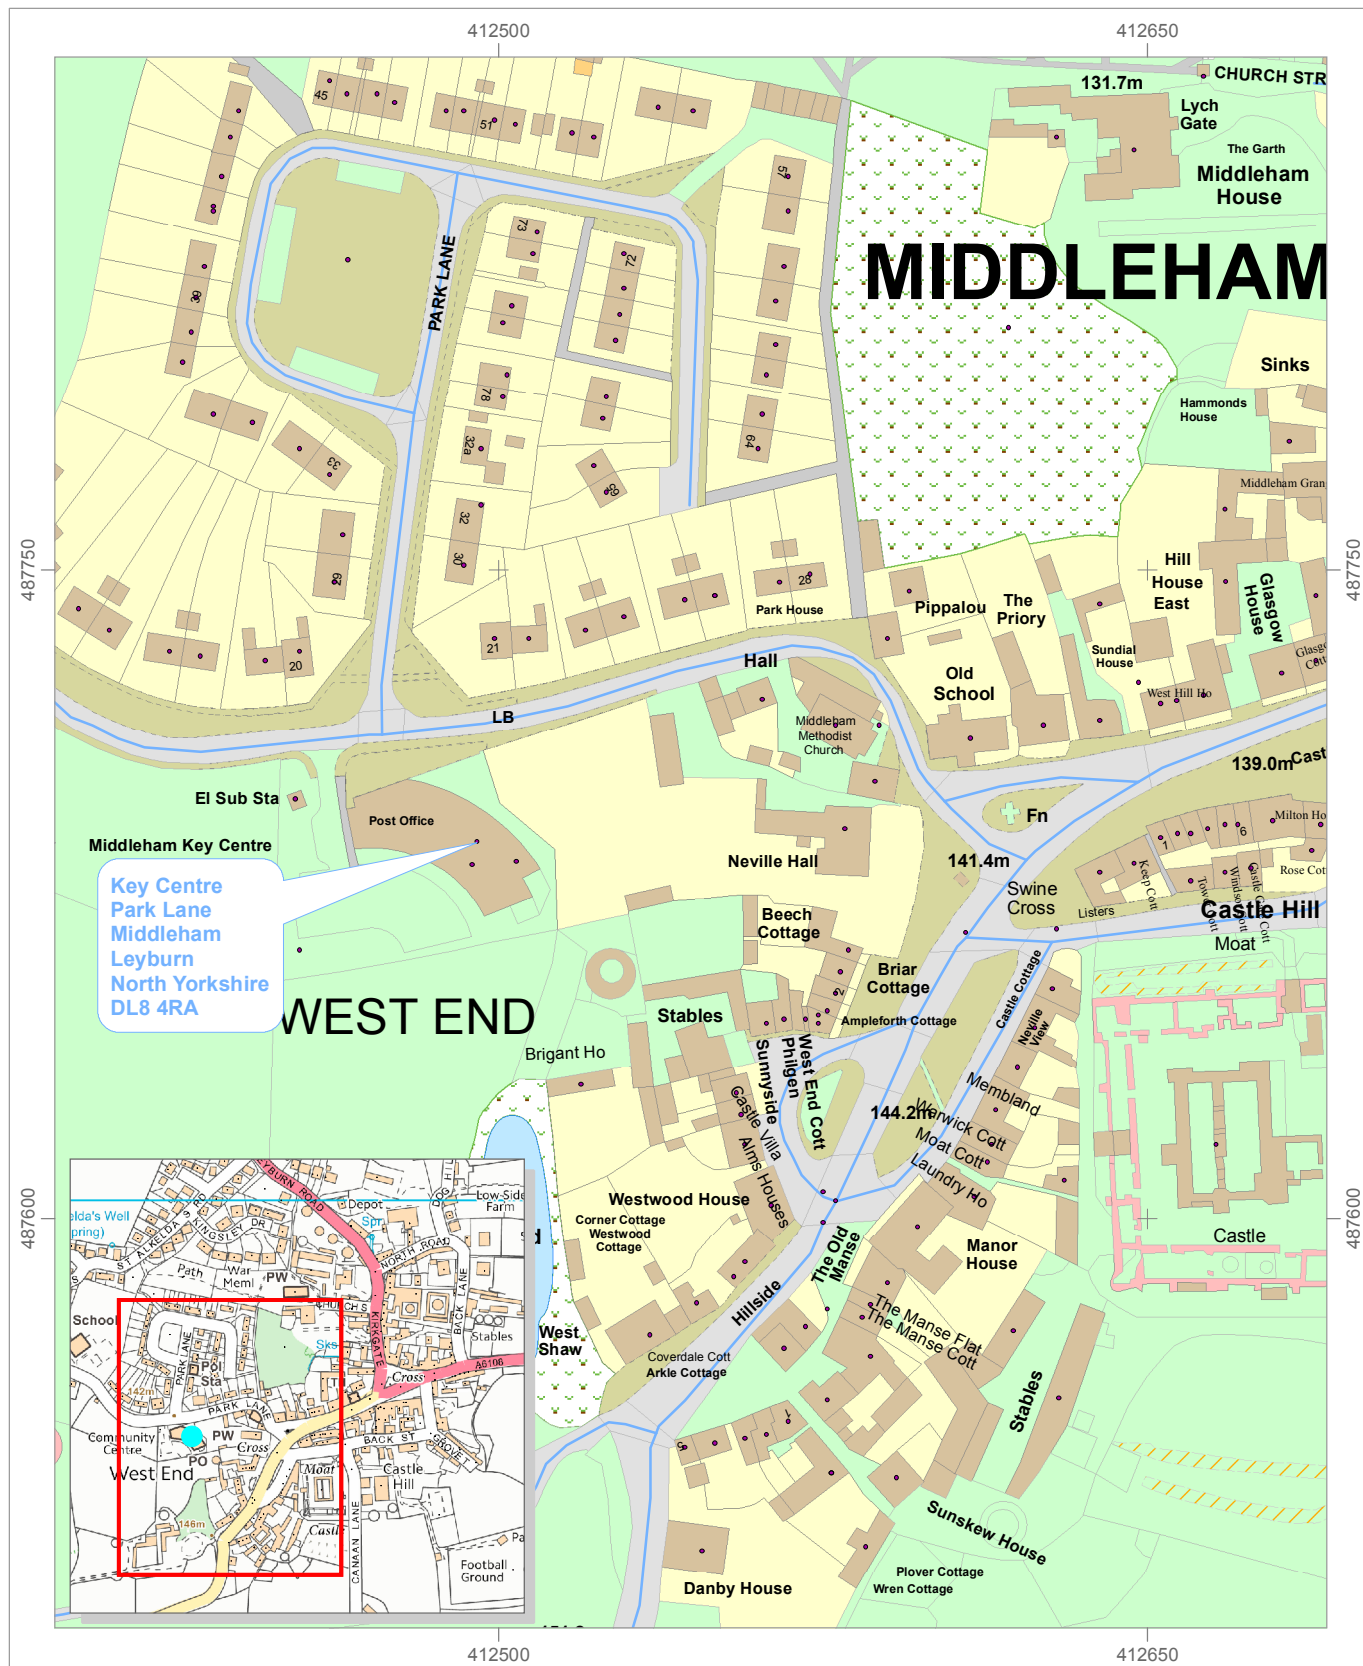

# Middleham Key Centre Polling Station

Key Centre, Park Lane, Middleham, Leyburn, North Yorkshire, DL8 4RA

Author:

Date: 31/03/2015

Mercury House, Station Road  
DL10 4JX

1:1,750

Metres 10 0 10 20 30 Metres

Reproduced by permission of Ordnance Survey on behalf of HMSO. © Crown copyright and database right 2015. Ordnance Survey Licence No. 100018642.