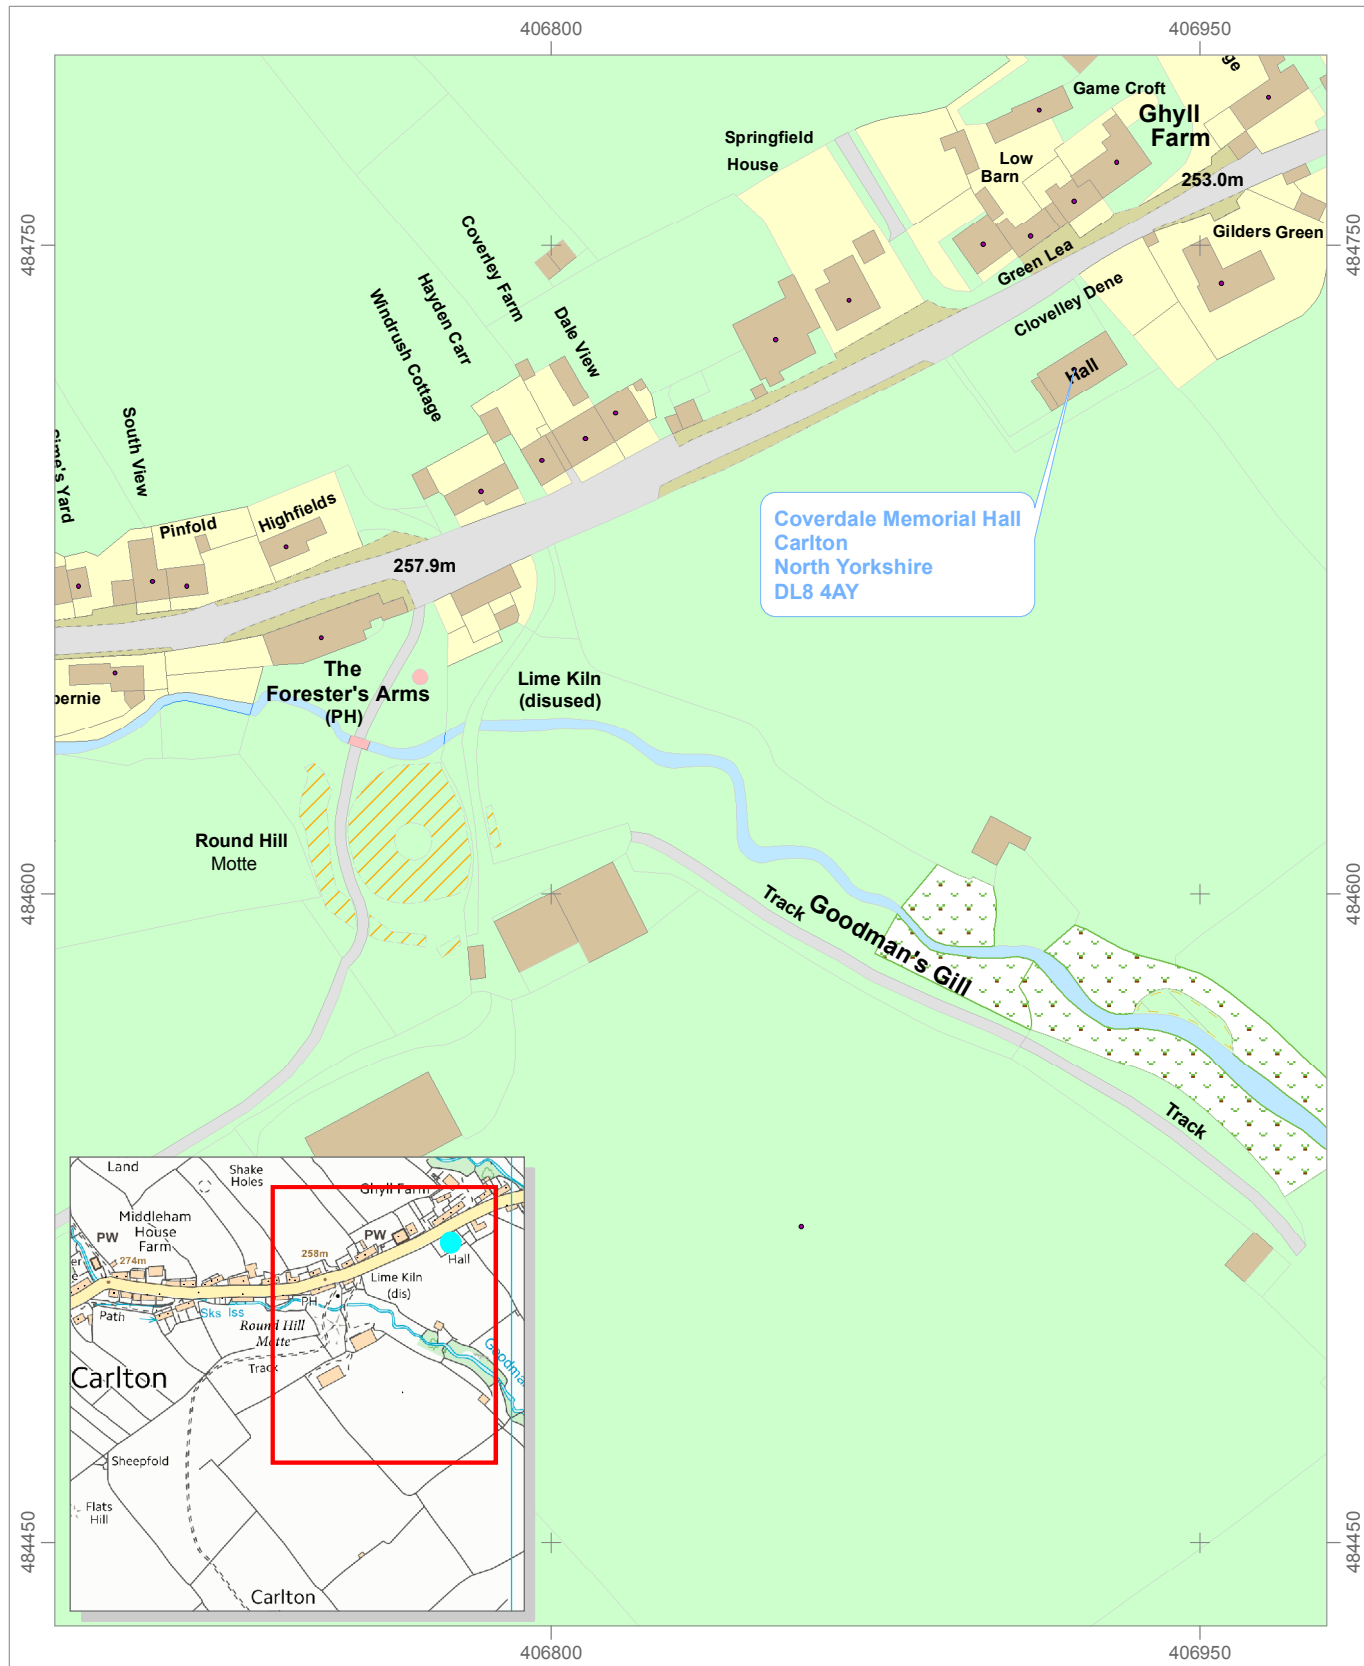

Coverdale Memorial Hall Polling Station

Coverdale Memorial Hall, Carlton, North Yorkshire, DL8 4AY

Author:

Date: 31/03/2015

Mercury House, Station Road
DL10 4JX

1:1,750

Metres 10 0 10 20 30 Metres

Reproduced by permission of Ordnance Survey on behalf of HMSO. © Crown copyright and database right 2015. Ordnance Survey Licence No. 100018642.