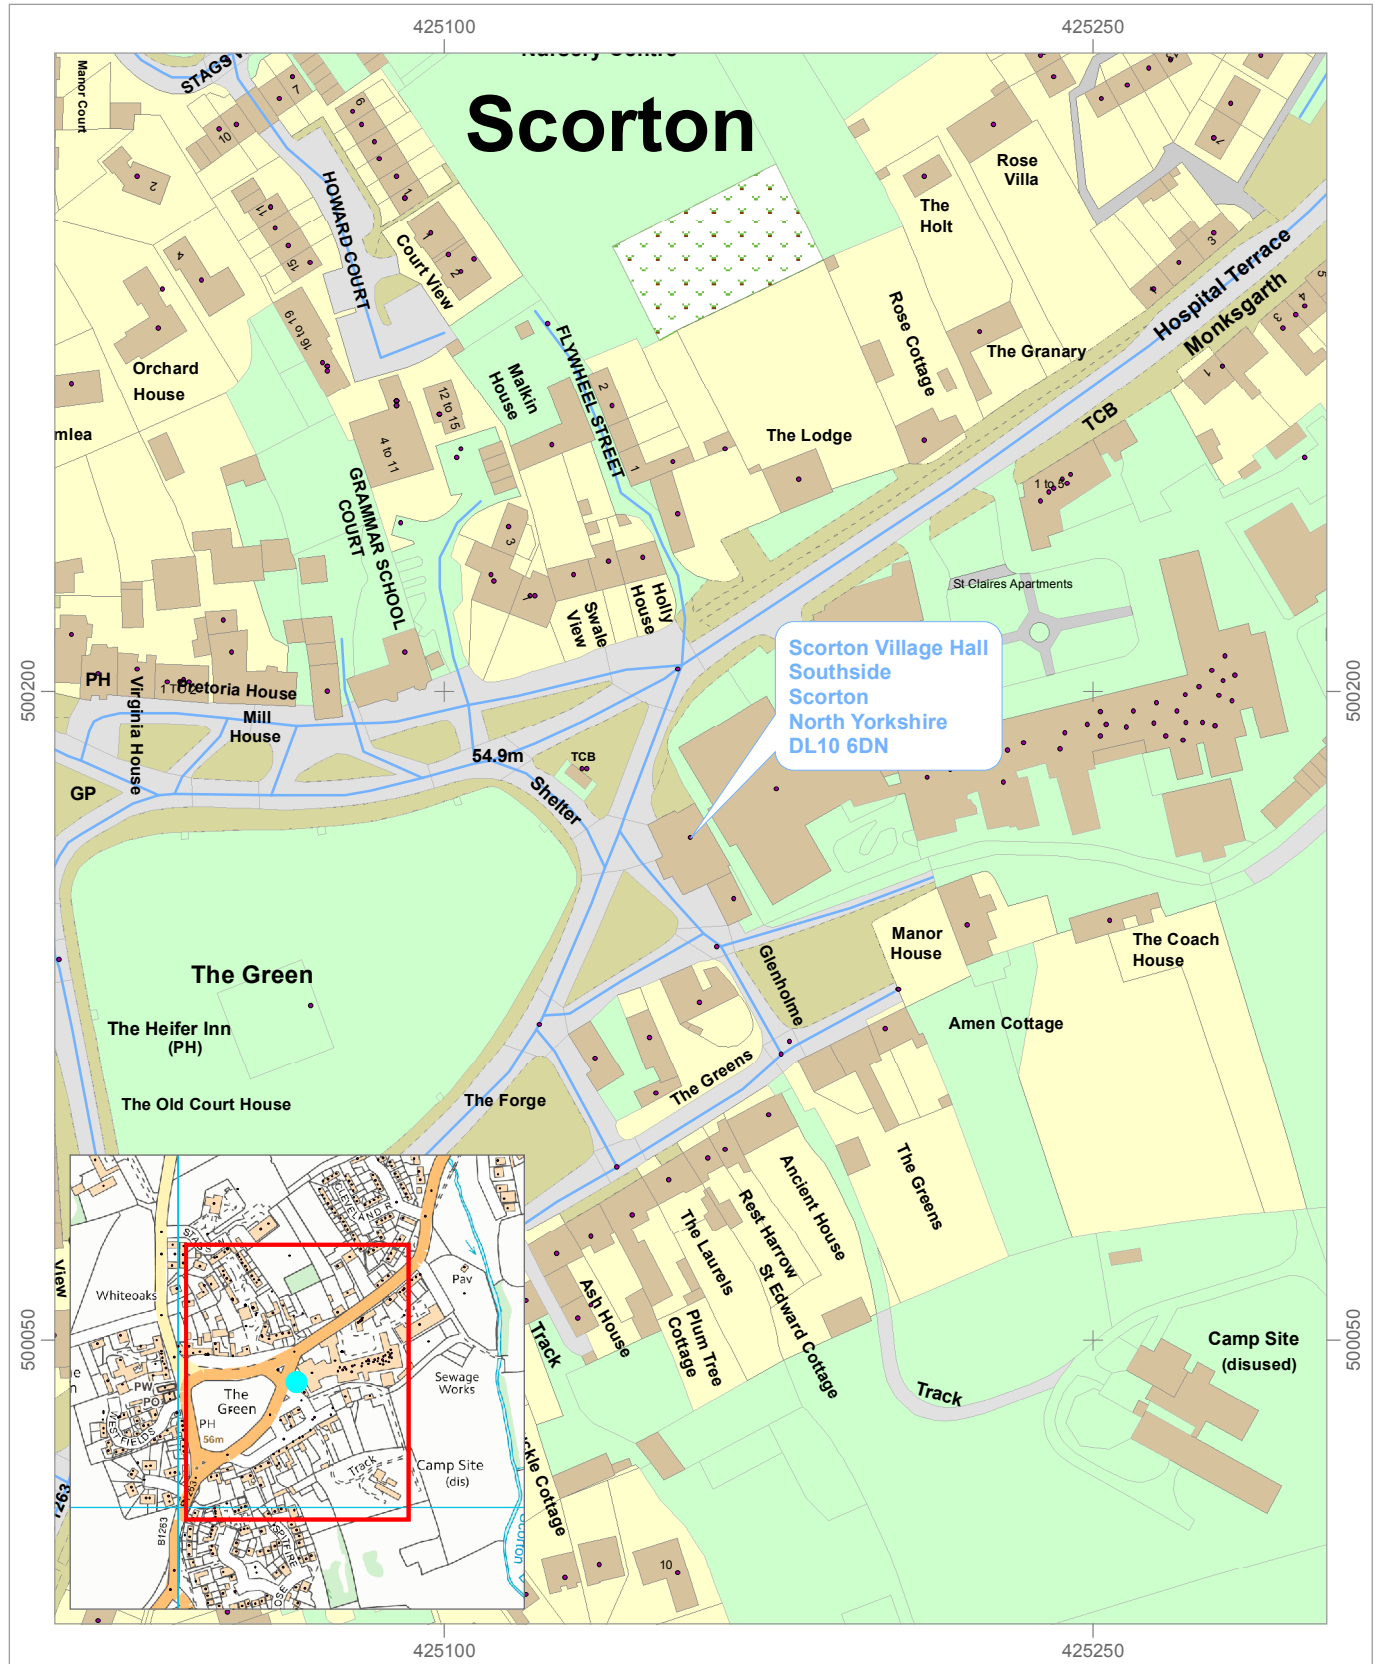

# Scorton Village Hall Polling Station

Scorton Village Hall, Southside, Scorton, North Yorkshire, DL10 6DN

Author:

Date: 31/03/2015

Mercury House, Station Road  
DL10 4JX

1:1,750

Metres 10 0 10 20 30 Metres

Reproduced by permission of Ordnance Surveyon behalf of HMSO. © Crown copyright and database right 2015. Ordnance Survey Licence No. 100018642.