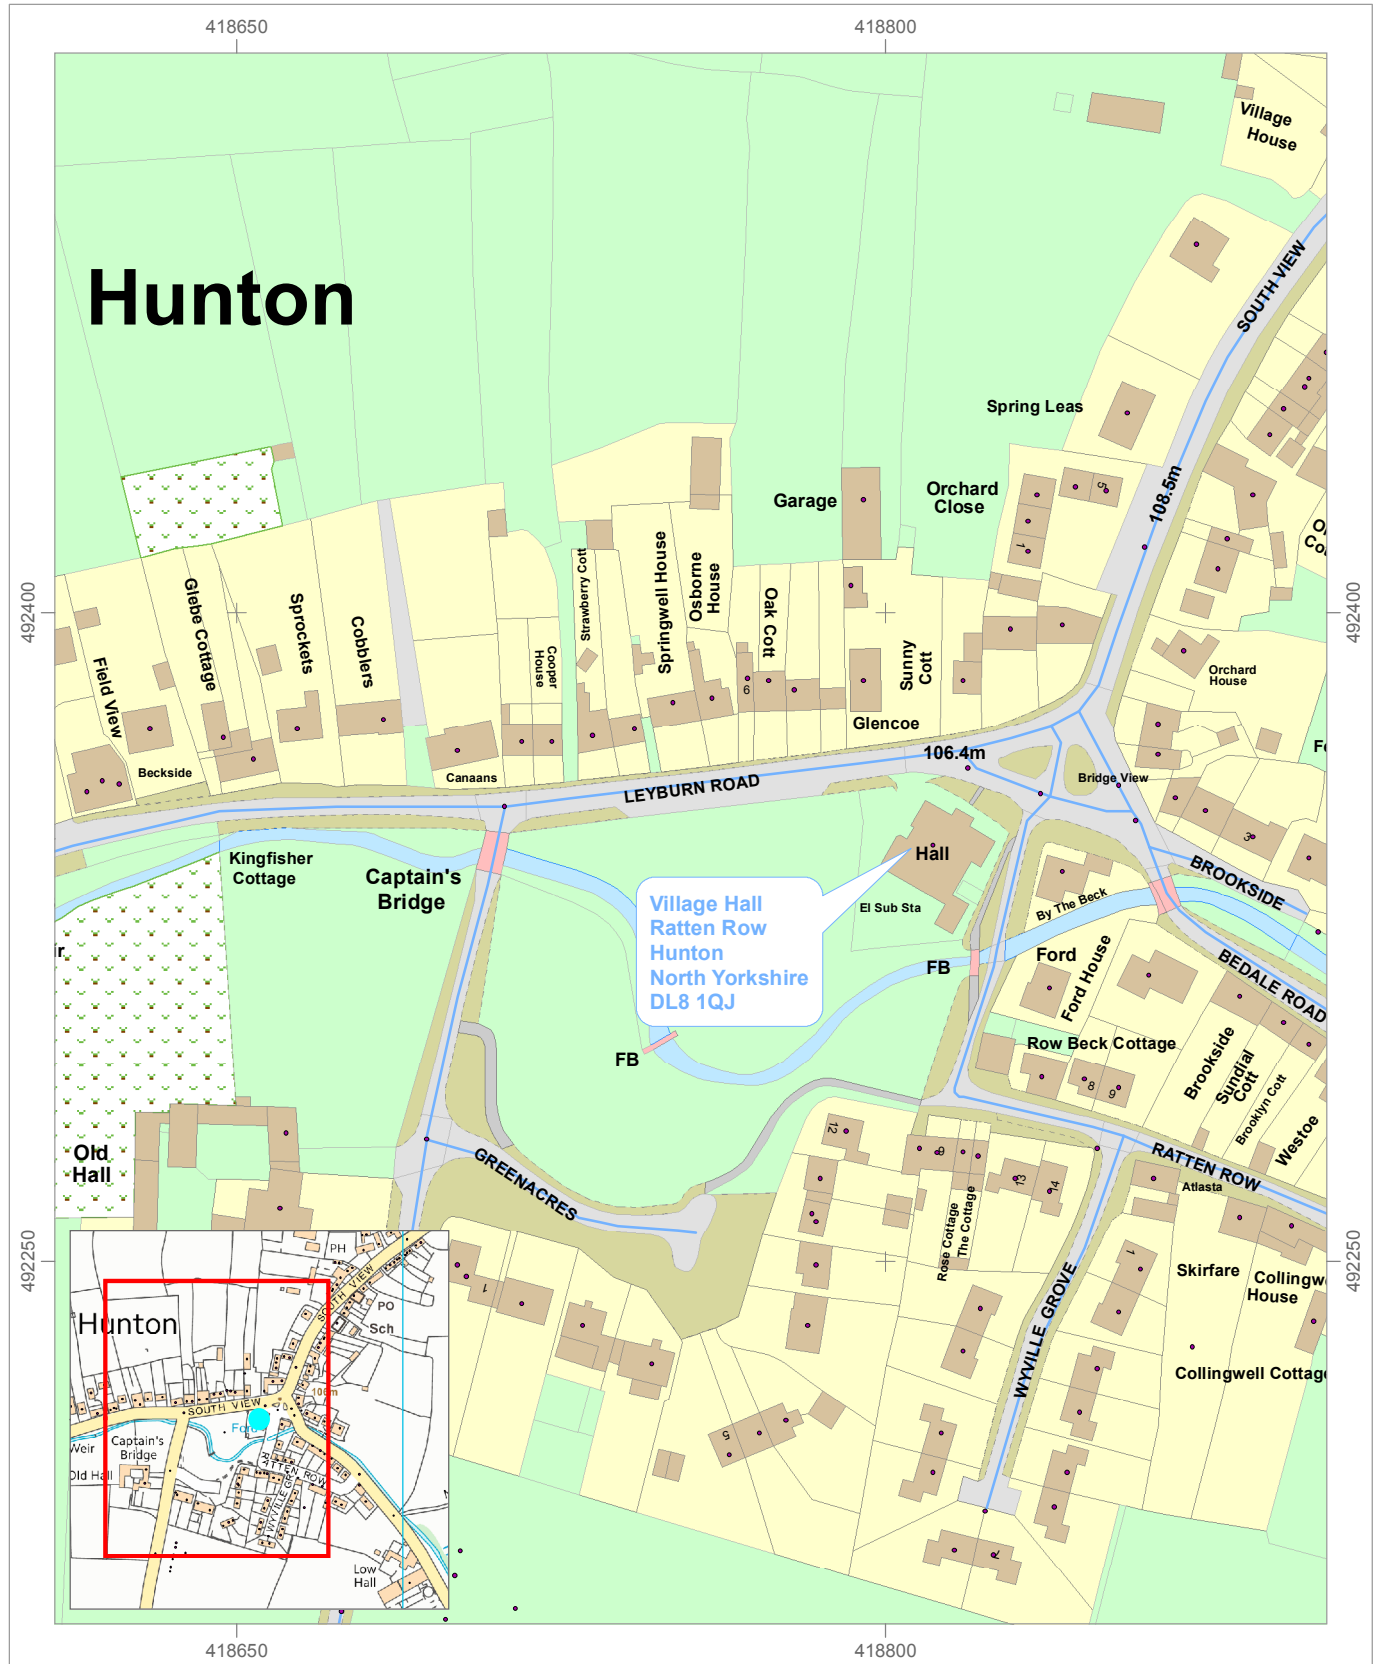

Hunton Village Hall Polling Station

Village Hall, Ratten Row, Hunton, North Yorkshire, DL8 1QJ

Author:

Date: 31/03/2015

Mercury House, Station Road
DL10 4JX

1:1,750

Metres 10 0 10 20 30 Metres

Reproduced by permission of Ordnance Survey on behalf of HMSO. © Crown copyright and database right 2015. Ordnance Survey Licence No. 100018642.