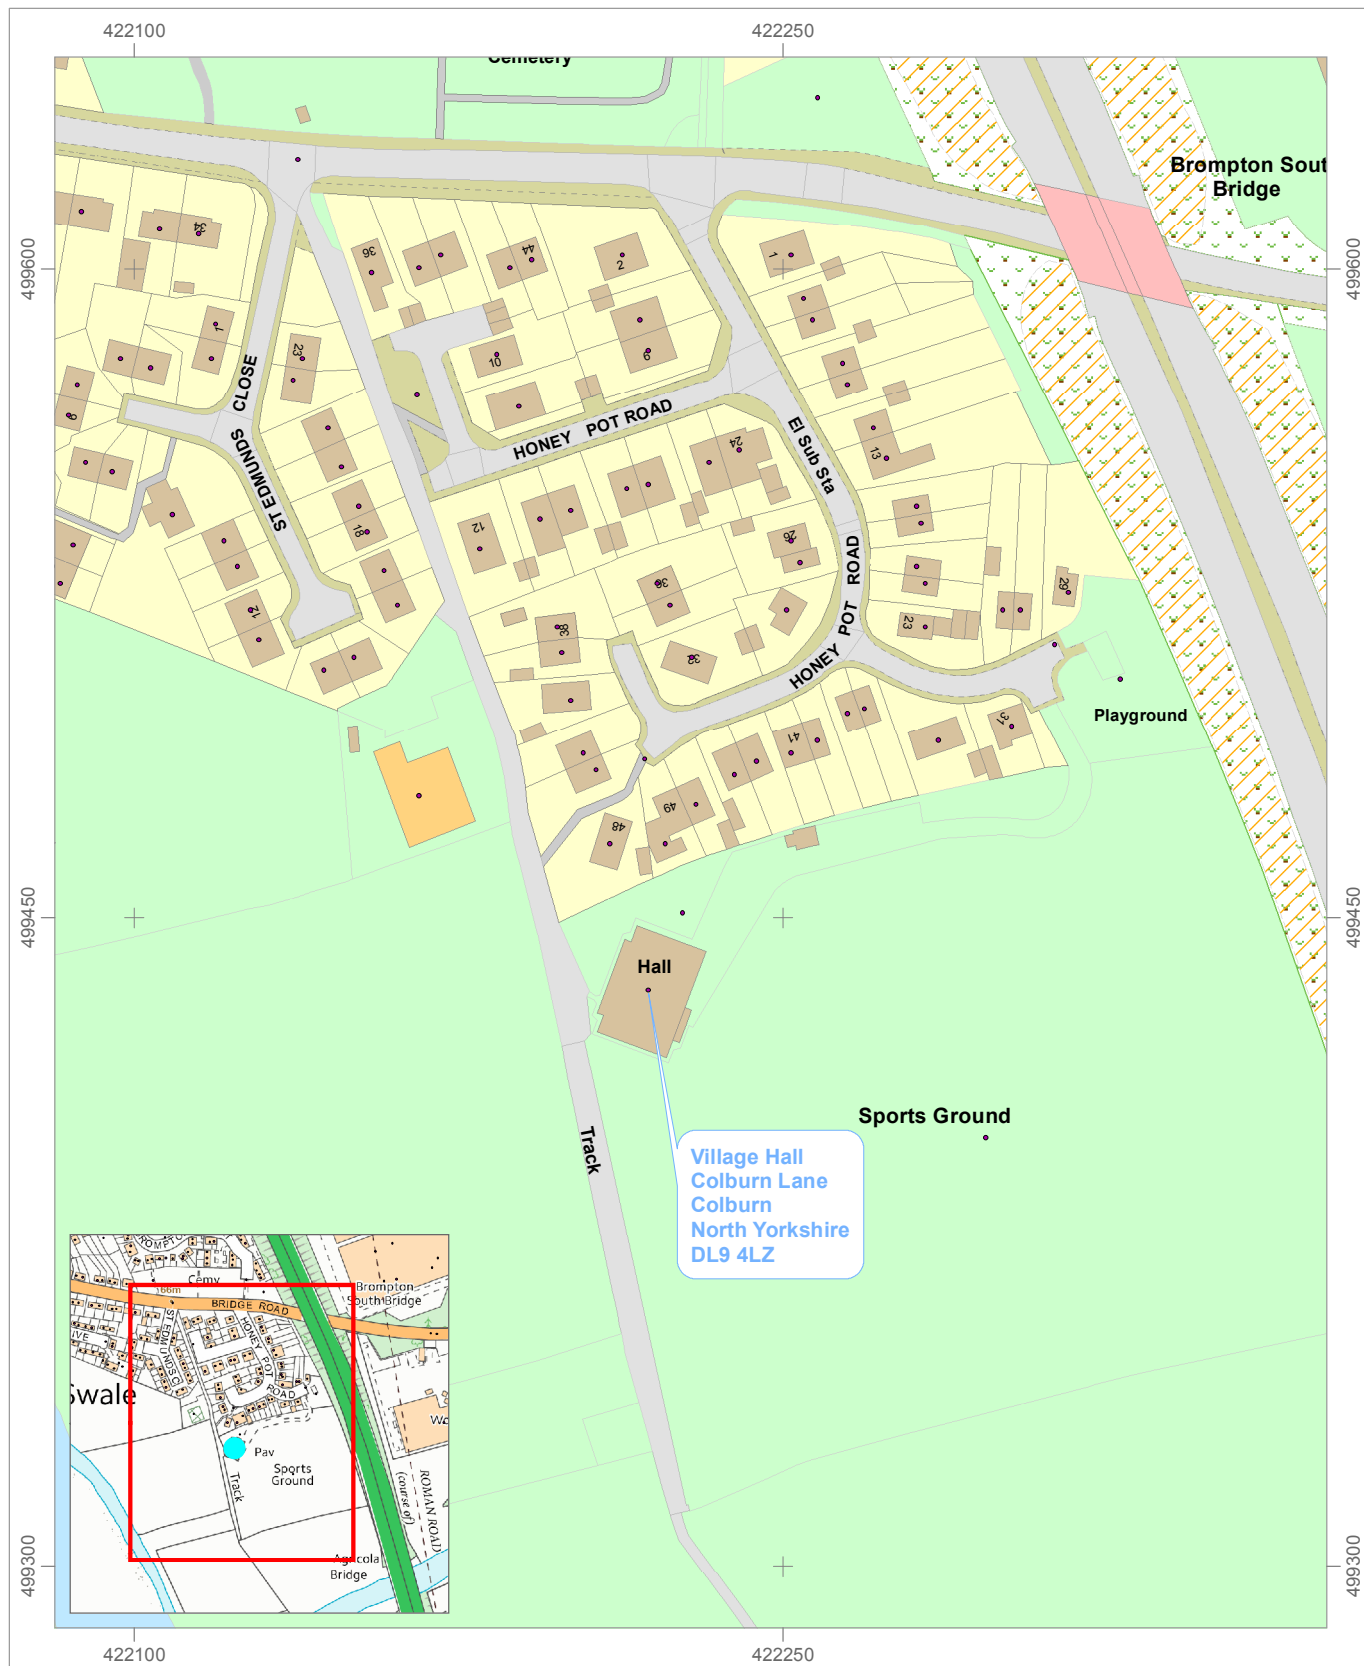

# Community Sports Hall Polling Station

Village Sports Hall, Honey Pot Road, Brompton On Swale, North Yorkshire, DL10 7HT

Author:

Date: 31/03/2015

Mercury House, Station Road  
DL10 4JX

1:1,750

Metres 10 0 10 20 30 Metres

Reproduced by permission of Ordnance Survey on behalf of HMSO. © Crown copyright and database right 2015. Ordnance Survey Licence No. 100018642.