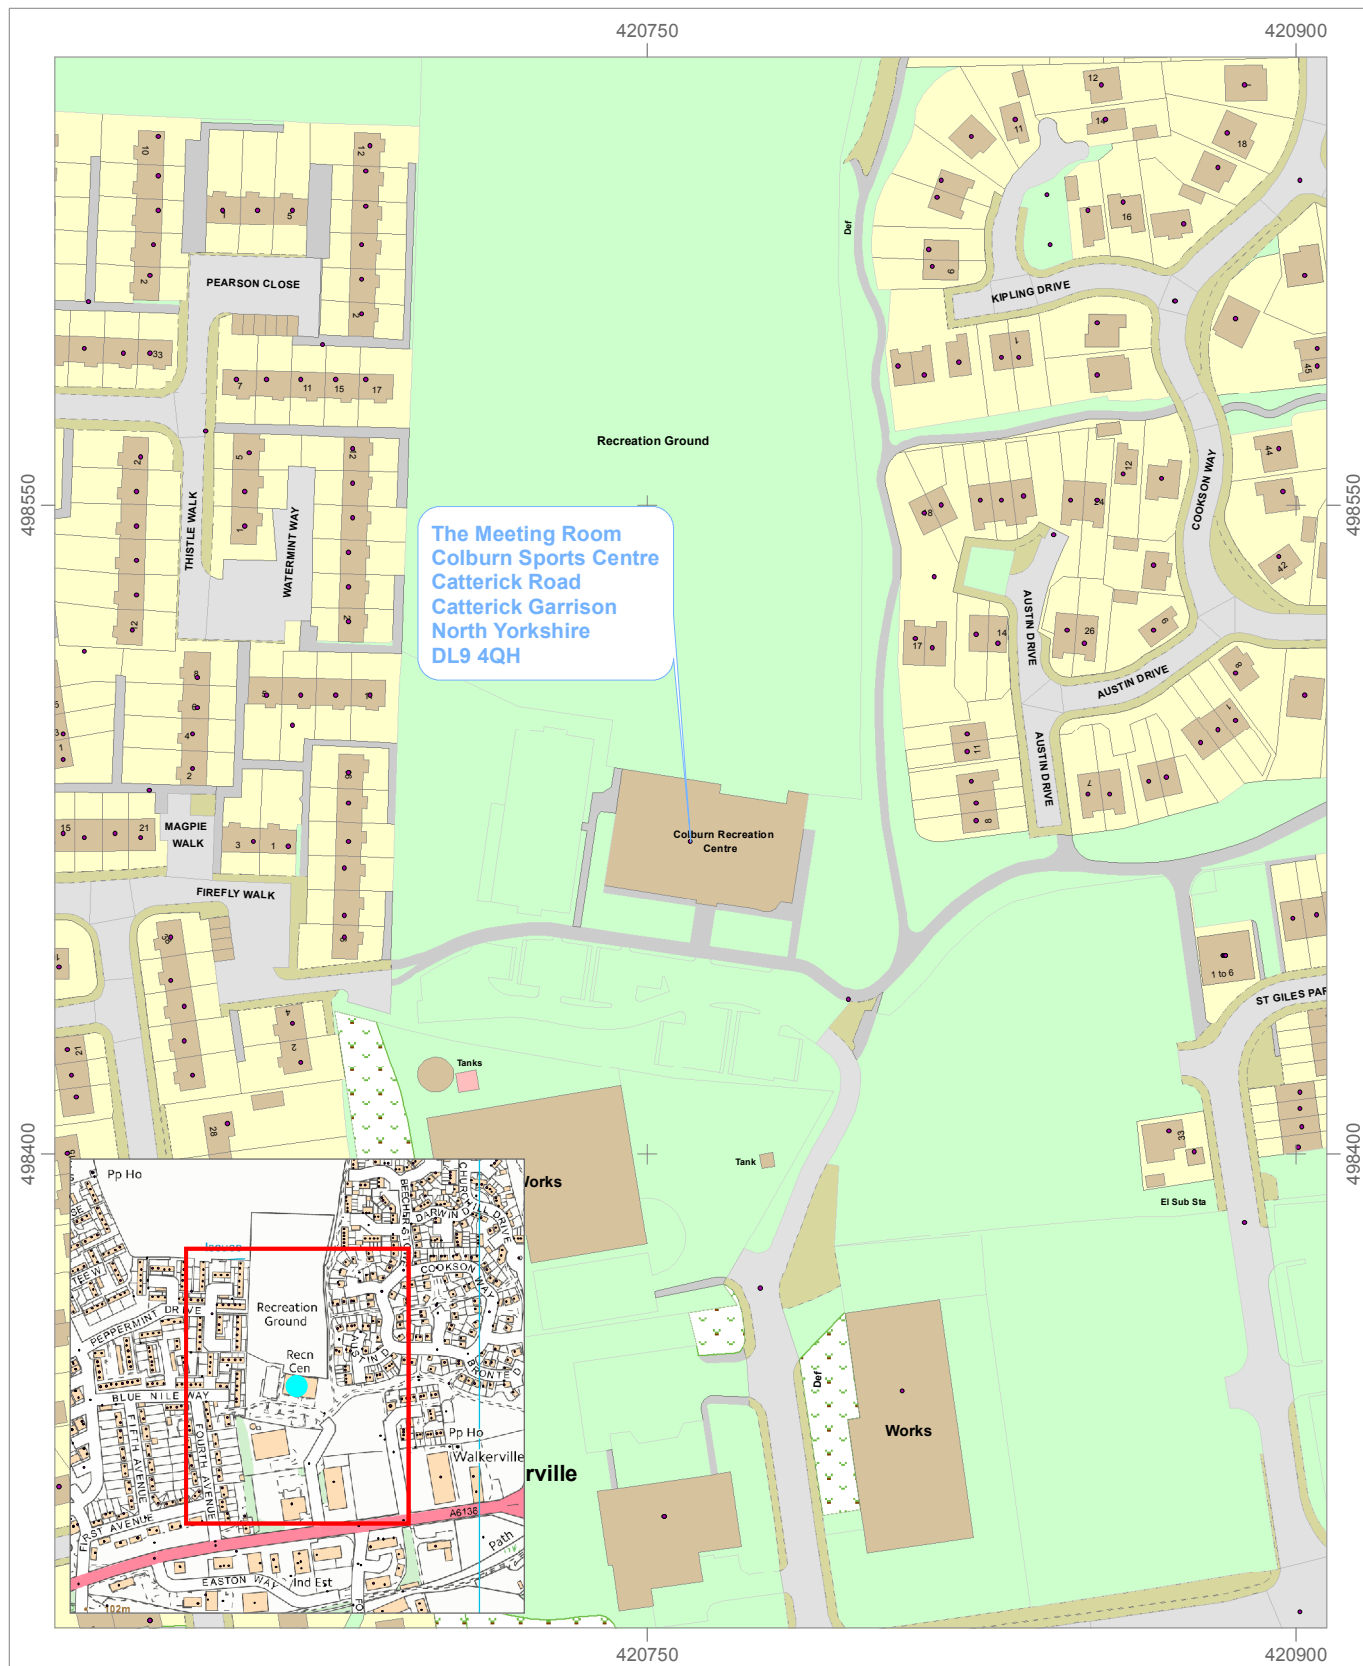

Colburn Sports Centre Polling Station

The Meeting Room, Colburn Sports Centre, Catterick Road, Catterick Garrison, North Yorkshire, DL9 4QH

Author:

Date: 31/03/2015

**RICHMONDSHIRE
DISTRICT COUNCIL**
Mercury House, Station Road
DL10 4JX

1:1,750

Metres 10 0 10 20 30 Metres

Reproduced by permission of Ordnance Survey on behalf of HMSO. © Crown copyright and database right 2015. Ordnance Survey Licence No. 100018642.